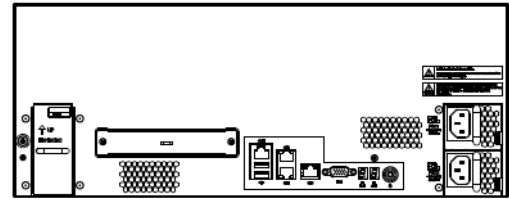

Dimensions

Accessories

NI-HD4000E-A-S-ST	NI-HD6000E-A-S-ST	NI-HD8000E-A-S-ST
UNV 12/16/24/36 Disk Slots Single Control Storage,Enterprise SATA Hard Disk(Seagate 4TB)	UNV 12/16/24/36 Disk Slots Single Control Storage,Enterprise SATA Hard Disk(Seagate 6TB)	UNV 12/16/24/36 Disk Slots Single Control Storage,Enterprise SATA Hard Disk(Seagate 8TB)