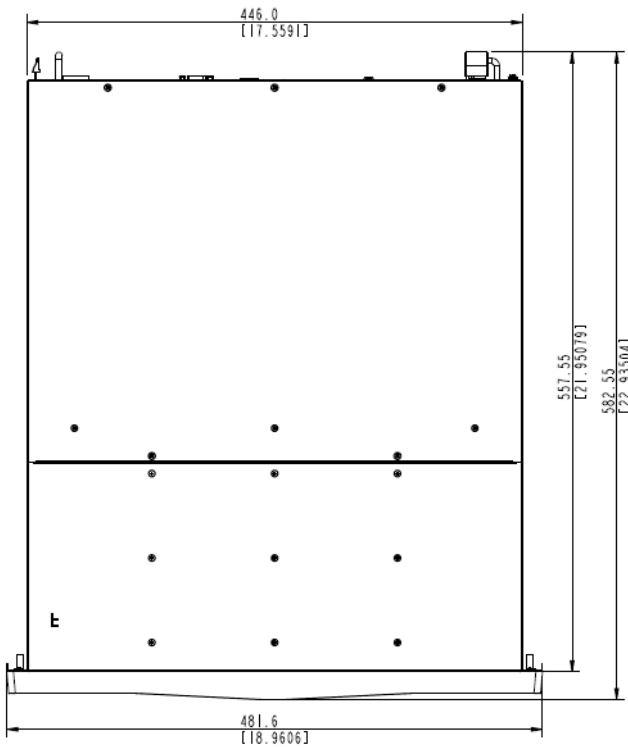

## Specifications

Model	NI-VX1624-C
Module	
Controller number	1
CPU	Intel 64-bit multi-core processor
Memory	4GB
Power module	default 1, optional 1
Battery module	default 1
Power Supply	100 V – 127 V/ 200 V – 240 V AC, 60 Hz/50 Hz
Power Consumption	< 280 W (fully configured)
Weight	Fully configured: < 32kg
Dimension	Controller enclosure: 175.0mm×481.6mm×583.0mm
Authentication certificate	CE, FCC, UL, RoHS, WEEE
Operating temperature	5 °C~40°C / 41 °F ~ 104 °F, (10°C~ 35°C / 50 °F ~ 95°F Recommended)
Performance	

# Dimensions