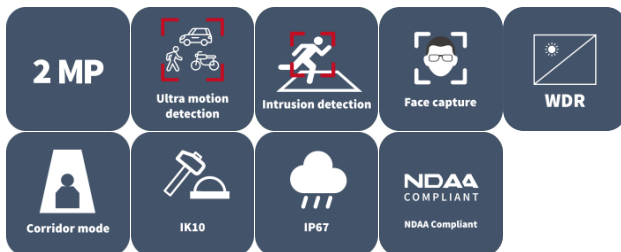

2MP HD Intelligent LightHunter IR Fixed Dome Network Camera IPC322SB-DF28(40)K-I0

Features

- High quality image with 1080P, 1/2.8" CMOS sensor
- 1080P (1920 × 1080)@30/25 fps; 720P (1280 × 720)@30/25 fps
- Ultra 265, H.265, H.264, MJPEG
- Smart intrusion prevention, including cross line, intrusion, enter area, leave area detection
- Intelligent intrusion prevention system based on target classification significantly reduces false alarms caused by leaves, birds, and lights, accurately focusing on humans, vehicles, and non-motor vehicles
- LightHunter technology ensures ultra-high image quality in low illumination environment
- 120 dB true WDR technology enables clear image in strong light scene
- Supports 9:16 corridor mode
- Alarm I/O: 1/1, audio I/O: 1/1
- Smart IR, up to 30 m (98.4 ft) IR distance
- MicroSD, up to 512 GB
- IK10 vandal resistant
- IP67 protection
- Supports PoE power supply