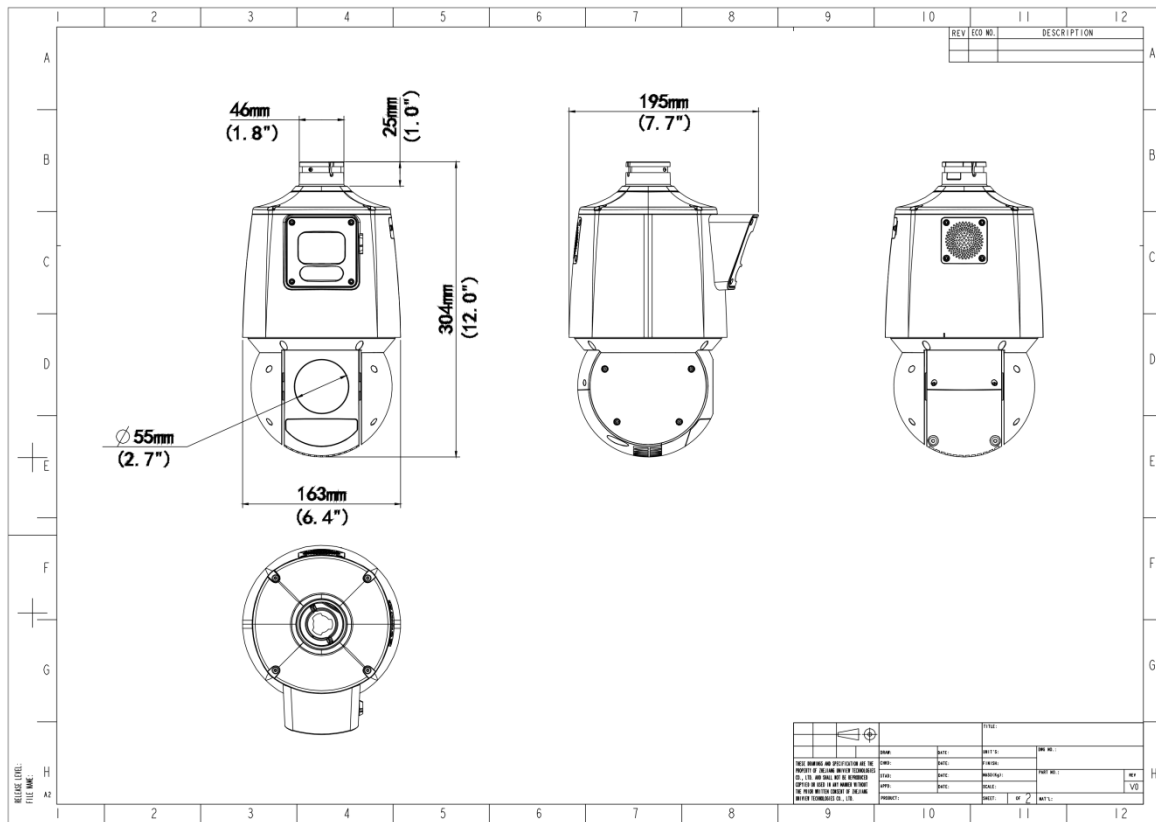

4MP+4MP LightHunter Dual-lens Network PTZ Camera

IPC94144SFW-X25-F40C

Features

- Fixed camera and PTZ camera integration, dual channels with one IP, look at overall situation and consider details at the same time
- Ultra 265, H.265, H.264, MJPEG
- 25X optical zoom of PTZ channel allows for closer viewing of subjects
- Smart intrusion prevention, support false alarm filtering, include Cross Line, Intrusion, Enter Area, Leave Area detection
- People Counting, support people flow counting and crowd density monitoring, suitable for different statistical scenarios
- PTZ channel can be linked to fixed channel's smart intrusion prevention to track the objects triggering the rule
- Support sound and light warning, makes warning and alarming more noticeable
- LightHunter technology ensures ultra-high image quality in low illumination environment
- IR & warm light illumination to deal with different scenes and achieve full-color illumination
- DC12V or PoE+(IEEE 802.3at) power supply
- Alarm 2 in and 1 out, Audio 1 in and 1 out

Dimensions

Accessories

TR-UF45-A-IN

Dome Indoor Ceiling Mounting Pedestal

TR-SE45-A-IN

Dome Ceiling Mounting Pole 500

TR-SE45-IN

Dome Ceiling Mounting Pole 200

TR-CE45-IN

Dome Indoor Ceiling Mounting Bracket

TR-WE45-IN

Dome Wall Mounting Bracket

TR-WE45-A-IN

Long Wall Mounting Bracket for Dome

TR-WE45-B-IN

Dome Gooseneck Bracket