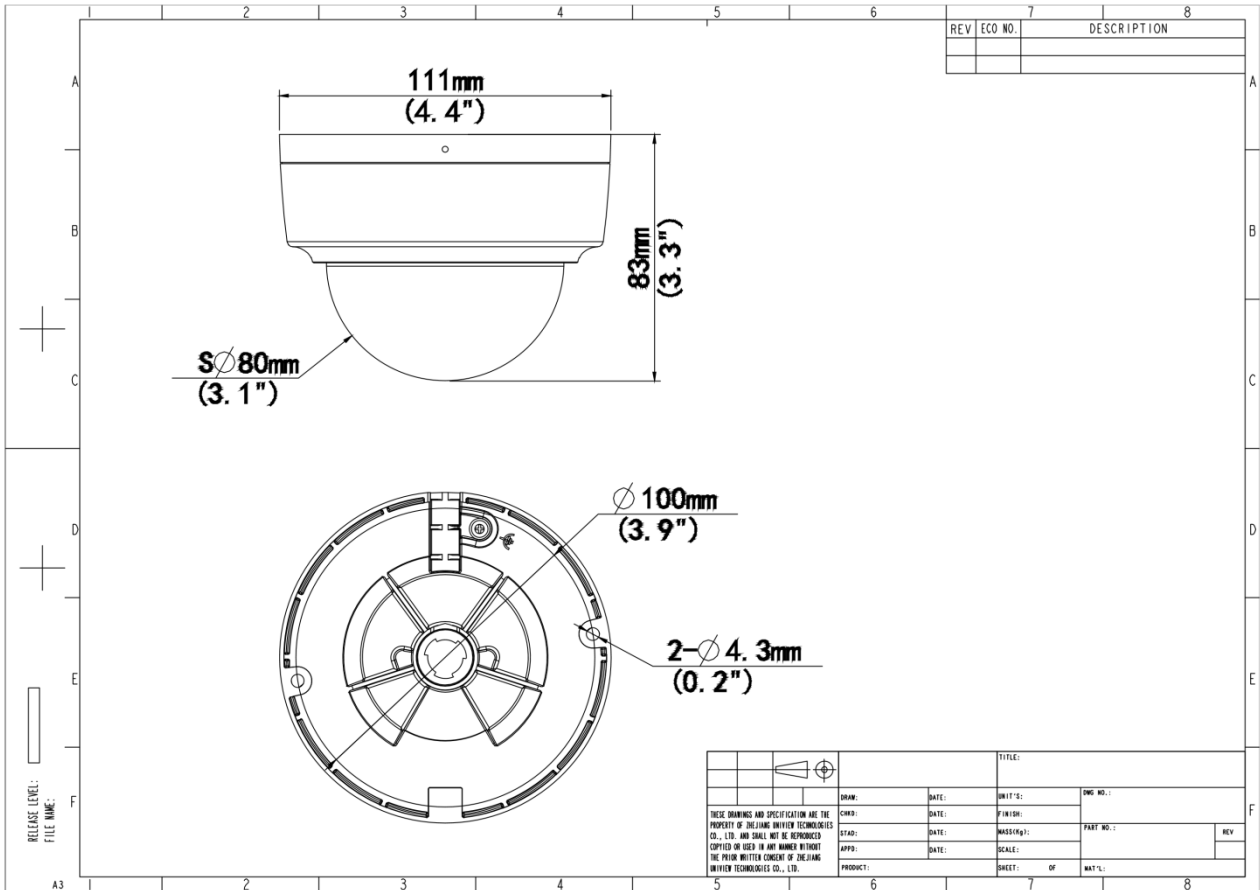

## Specifications

Model	IPC324SS-ADF28K-I1	IPC324SS-ADF40K-I1
<b>Camera</b>		
Max Resolution	4 MP	
Sensor	1/3.0" CMOS	
Min. Illumination	Colour: 0.002 lux (F1.6, AGC ON) 0 lux with IR on	
Day/Night	IR-cut filter with auto switch (ICR)	
Shutter	Auto/Manual, 1 ~ 1/100000s	
Adjustment Angle	Pan: 0° ~ 352°, Tilt: 0° ~ 70°, Rotate: 0° ~ 350°	
S/N	>52 dB	
WDR	130 dB	
<b>Lens</b>		
Focal Length	2.8 mm	4.0 mm
Iris Type	Fixed	
Iris	F1.6	
Field of View (H)	97.68°	81.39°
Field of View (V)	52.67°	43.36°
Field of View (D)	102.52°	86.91°
<b>DORI</b>		
DORI Distance (Lens)	2.8mm	4.0mm
DORI Distance (Detect)	63.0m(206.7ft)	90.0m(295.3ft)
DORI Distance (Observe)	25.2m(82.7ft)	36.0m(118.1ft)
DORI Distance (Recognize)	12.6m(41.3ft)	18.0m(59.1ft)
DORI Distance (Identify)	6.3m(20.7ft)	9.0m(29.5ft)
<b>Illuminator</b>		
Supplemental Light	IR	
Illumination Distance (IR)	40 m (131.2 ft)	

Certification	
EMC	CE-EMC (EN 55032, EN 61000-3-3, EN IEC 61000-3-2, EN 50130) FCC (FCC 47 CFR part15 B)
Safety	CE-LVD (EN 62368-1) CB (IEC 62368-1) UL/CUL (UL 62368-1, CAN/CSA C22.2 No. 62368-1)
Environment	CE-RoHS (2011/65/EU;(EU)2015/863); WEEE (2012/19/EU)
Protection	IP67 (IEC 60529) IK10 (IEC 62262)
General	
Power	DC 12V±25%, PoE (IEEE 802.3af)
Power Consumption	Max 6.5W
Power Interface	Ø5.5 mm coaxial power plug
Dimensions	Ø111 x 83mm (Ø4.4" x 3.3") (Ø x H)
Weight	0.42kg (0.93lb)
Material	Metal
Working Environment	-30 °C to 60 °C (-22 °F to 140 °F), Humidity: ≤ 95% RH (non-condensing)
Storage Environment	-30 °C to 60 °C (-22 °F to 140 °F), Humidity: ≤ 95% RH (non-condensing)
Surge Protection	4 KV
Reset Button	Support
Web Client Language	20 Languages: Traditional Chinese, English, Simplified Chinese, Polish, German, Russian, French, Korean, Dutch, Czech, Portuguese (Europe), Portuguese (Brazil), Japanese, Thai, Turkish, Spanish (Latin America), Spanish (Europe), Hungarian, Italian, Vietnamese

## Dimensions

Aggregate product size diagram using "main model" as an example