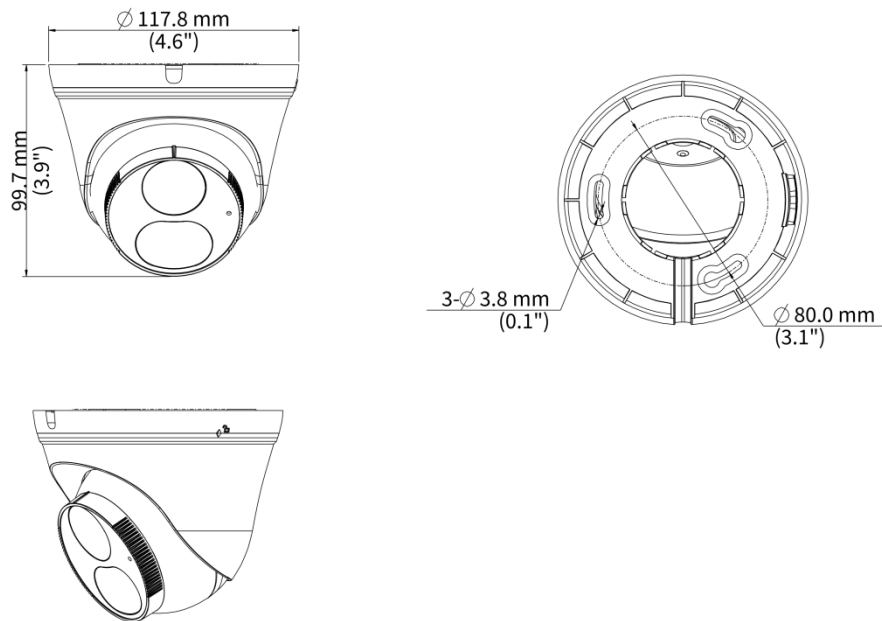

Video Output	BNC, supports TVI/AHD/CVI/CVBS
Operating Environment	
Temperature	-30 °C to 60 °C (-22 °F to 140 °F)
Humidity	≤ 95% RH (non-condensing)
Surge Protection	4kV for power&4kV for video output interfaces
General	
Power	DC 12 V ± 25%
Power Consumption	MAX 3.5W
Mount	Corner Mount&Pole Mount&Wall Mount&Pendant Mount
Dimensions	Φ117.8mm*96.5mm (diameter*height)
Material	Metal + Plastic
Weight	239g(0.53lb)
OSD Menu Language	11 Languages: English, German, Spanish (Latin America), French, Italian, Japanese, Korean, Polish, Portuguese (Brazil), Russian, Turkish
Certification	
EMC	CE-EMC (EN 55032, EN 61000-3-3, EN IEC 61000-3-2, EN 55035), FCC (FCC 47 CFR part15 B)
Safety	CE-LVD (EN 62368-1)
Environment	CE-RoHS (2011/65/EU; (EU) 2015/863); WEEE (2012/19/EU)
Protection	IP67 (IEC 60529)

Dimensions