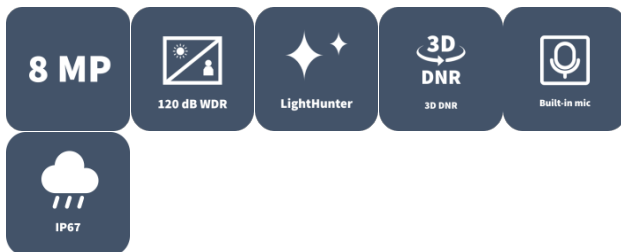

8MP LightHunter Fixed IR Turret Analog Camera UAC-T128-ADF28(40)MS

Overview

UAC-T128-ADF28(40)MS is a 8MP LightHunter fixed IR turret analog camera with a high-performance 1/2.7-inch CMOS sensor and 3D noise reduction technology. It supports flexible switch among TVI/CVI/AHD/CVBS through DIP switches, effectively enhancing product adaptability and diversity of networking solutions. With SYV-75-3 or other coaxial cable types, the camera can achieve low-cost, long-distance, and anti-interference mega-pixel HD video transmission without time delay. It supports IR-cut filter with auto-switch (ICR) and provides color images at daytime and black/white images at night. The camera also supports audio input and synchronous transmission of audio and video.

Temperature	-30 °C to 60 °C (-22 °F to 140 °F)
Humidity	≤ 95% RH (non-condensing)
Surge Protection	4kV for power&4kV for video output interfaces
General	
Power	DC 12 V ± 25%
Power Consumption	MAX 4.8W
Mount	Wall Mount, Pole Mount, Corner Mount, Pendant Mount
Dimensions	Φ111mm*98mm (diameter*height)
Material	Metal
Weight	417g(0.92lb)
OSD Menu Language	11 Languages: English, German, Spanish (Latin America), French, Italian, Japanese, Korean, Polish, Portuguese (Brazil), Russian, Turkish
Certification	
EMC	CE-EMC (EN 55032, EN 61000-3-3, EN IEC 61000-3-2, EN 55035), FCC (FCC 47 CFR part15 B)
Safety	CE-LVD (EN 62368-1)
Environment	CE-RoHS (2011/65/EU; (EU) 2015/863); WEEE (2012/19/EU)
Protection	IP67 (IEC 60529)