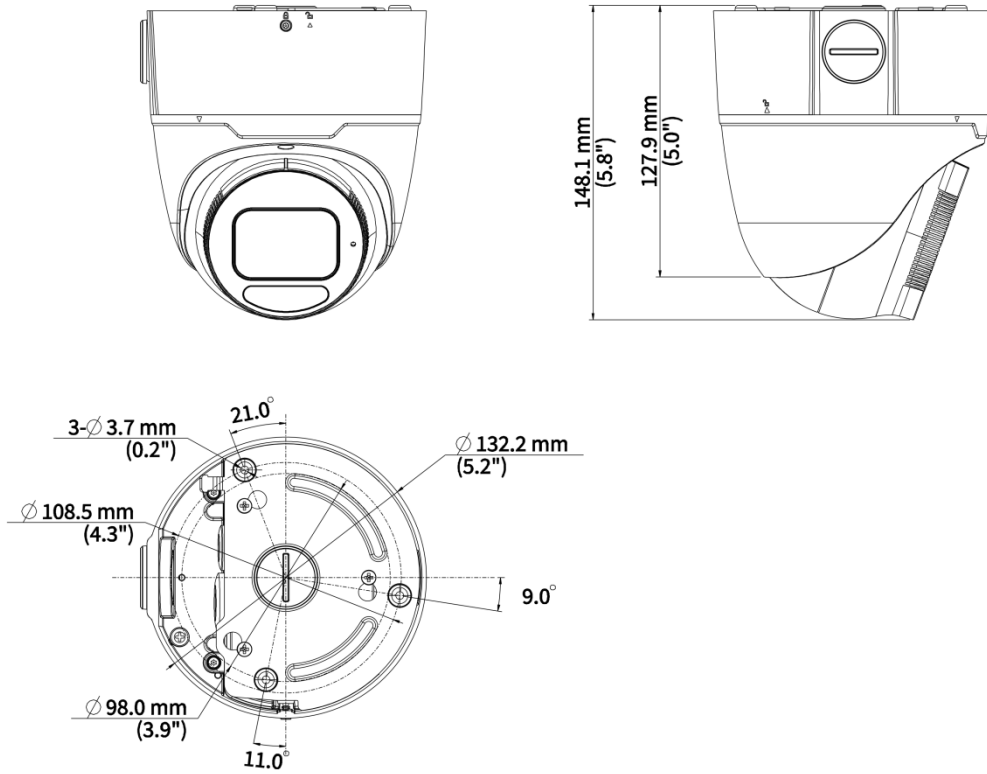

## Specifications

Model	IPC3635SS-ADZK-I1
<b>Camera</b>	
Max Resolution	5 MP
Sensor	1/2.7" CMOS
Min. Illumination	Colour: 0.002 lux (F1.2, AGC ON) 0 lux with IR on
Day/Night	IR-cut filter with auto switch (ICR)
Shutter	Auto/Manual, 1 ~ 1/100000s
Adjustment Angle	Pan: 0° ~ 360°, Tilt: 0° ~ 75°, Rotate: 0° ~ 360°
S/N	>56 dB
WDR	130 dB
<b>Lens</b>	
Focal Length	2.7 to 13.5 mm
Iris Type	Fixed
Iris	F1.2
Field of View (H)	106.3°~ 32.5°
Field of View (V)	53.5°~ 18.0°
Field of View (D)	126.0°~ 38.5°
Lens Type	Motorized
<b>DORI</b>	
DORI Distance (Lens)	2.7mm, 13.5mm
DORI Distance (Detect)	60.8m(199ft), 303.8m(996.7ft)
DORI Distance (Observe)	24.3m(79.7ft), 121.5m(398.6ft)
DORI Distance (Recognize)	12.2m(40ft), 60.8m(199.5ft)
DORI Distance (Identify)	6.1m(20ft), 30.4m(99.7ft)
<b>Illuminator</b>	
Supplemental Light	IR

## Dimensions