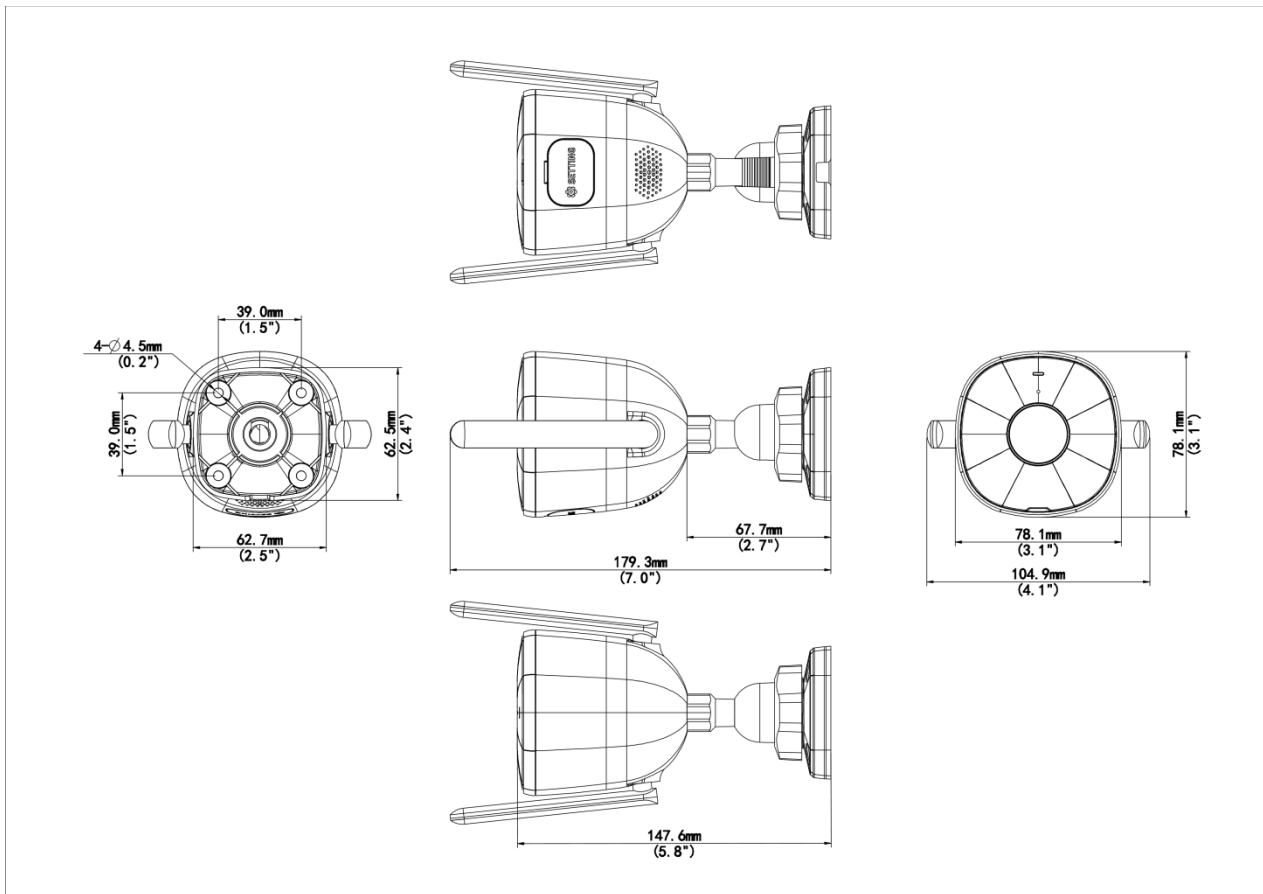

2MP HD Outdoor Bullet Wi-Fi Camera

Uho-B2R-M2F(3)4

Features

- High quality image with 2MP, 1/3.0"CMOS sensor and F1.6 aperture lens
- 2MP (1920*1080)@30/25fps; 720P (1280*720)@30/25fps
- Ultra 265, H.265, H.264, MJPEG
- Built-in Mic
- Built-in Speaker
- Smart IR, up to 20m (66ft) IR distance
- Support 512 G Micro SD card
- Wi-Fi connection and easy installation
- IP67 protection
- 3-Axis

Dimensions

Accessories

<p>TR-JB05-A-IN Small Bullet Junction Box(Support wiring from behind,Square)</p>	<p>TR-UP06-B-IN Bullet Pole Mounting Bracket</p>	<p>TR-A01-IN NPT 3/4" Waterproof Cable Gland</p>
		
<p>TR-UP06-C-IN-V2 Pole Mounting Bracket for Bullet Junction Box Only</p>	<p>TR-UC08-C-V2 Bullet&Dome Corner Mounting Bracket</p>	<p>TR-SM05-IN Switch Box Adapter for Fixed Dome</p>
		