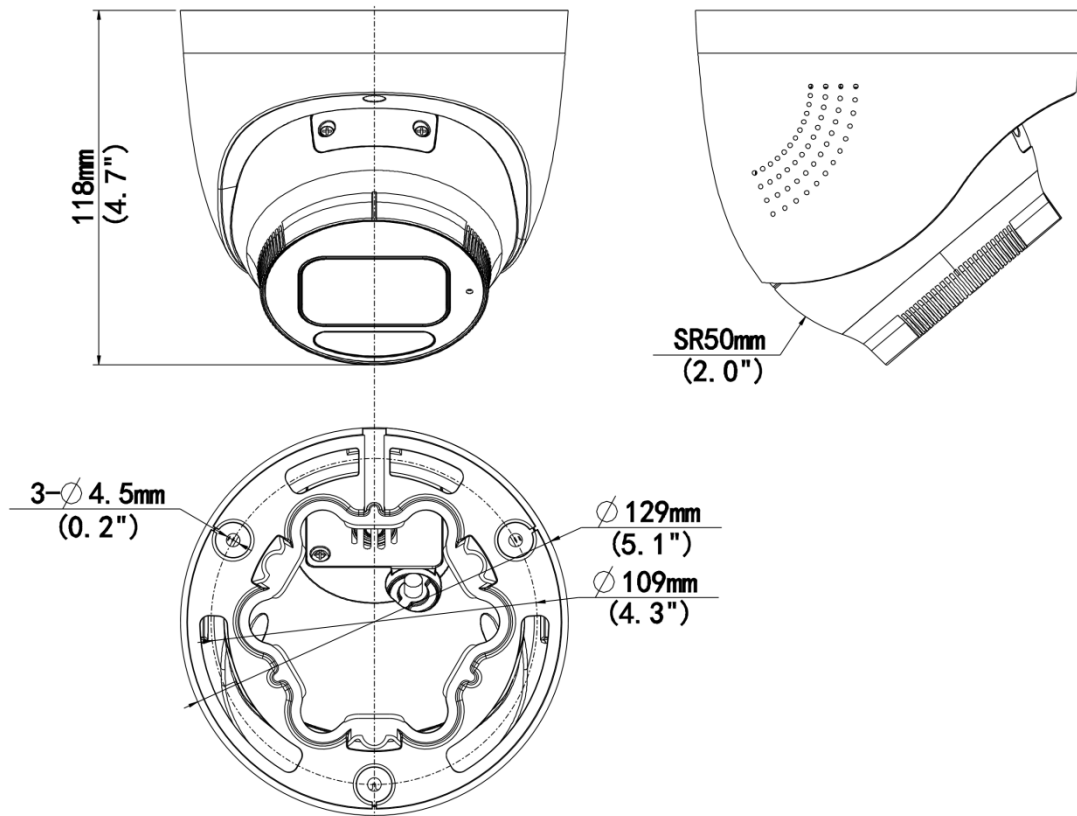

Working Environment	-30 °C to 60 °C (-22 °F to 140 °F), Humidity: ≤ 95% RH (non-condensing)
Storage Environment	-30 °C to 60 °C (-22 °F to 140 °F), Humidity: ≤ 95% RH (non-condensing)
Surge Protection	4 KV
Reset Button	Support
Web Client Language	20 Languages: Traditional Chinese, English, Simplified Chinese, Polish, German, Russian, French, Korean, Dutch, Czech, Portuguese (Europe), Portuguese (Brazil), Japanese, Thai, Turkish, Spanish (Latin America), Spanish (Europe), Hungarian, Italian, Vietnamese

Dimensions