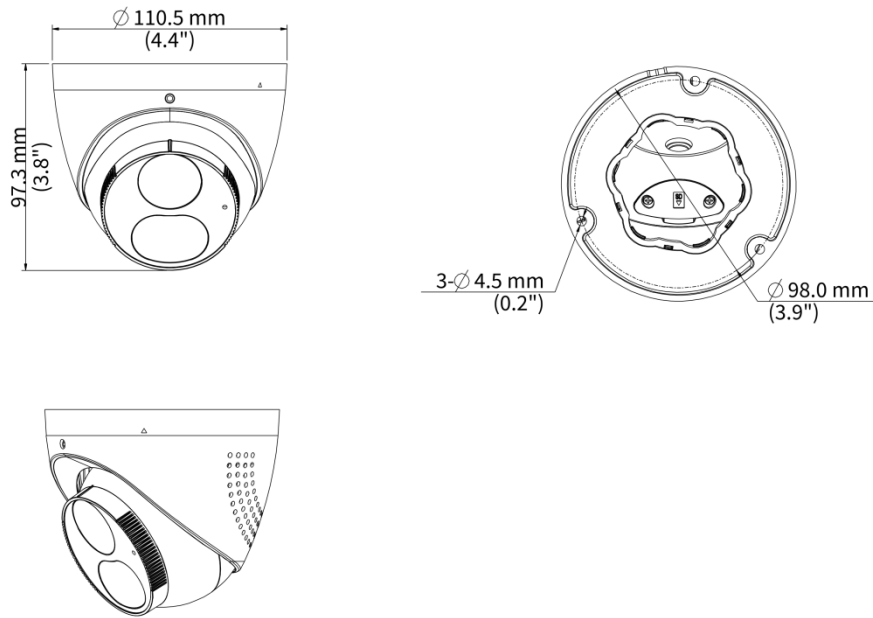

Dimensions

Accessories

TR-JB03-G-IN Junction Box for Mini Fix-dome(Support wiring from behind)	TR-A01-IN NPT 3/4" Waterproof Cable Gland	TR-SE24-IN Dome Pendent Mounting Pole 200mm
TR-SE24-A-IN Dome Pendent Mounting Pole 500mm	TR-CM24-IN Dome Pendent Mounting Bracket(Indoor)	TR-JB07/WM03-G-IN-V2 Wall Mounting Assembling Bracket For 32 Fix-dome&Mini Fix-dome&Plastic Turret Camera