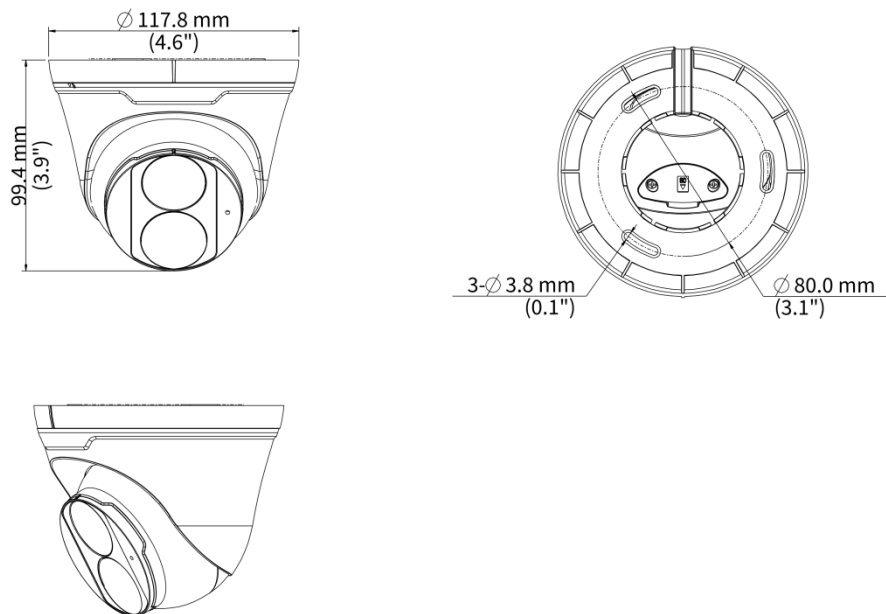

## Specifications

Model	IPC3618LB-ADF28K-G
Camera	

Max Resolution	8 MP
Sensor	1/2.7" CMOS
Min. Illumination	Colour: 0.01 lux (F1.6, AGC ON) 0 lux with IR on
Day/Night	IR-cut filter with auto switch (ICR)
Shutter	Auto/Manual, 1 ~ 1/100000s
Adjustment Angle	Pan: 0° ~ 360°, Tilt: 0° ~ 75°, Rotate: 0° ~ 360°
S/N	>52 dB
WDR	120 dB
<b>Lens</b>	
Focal Length	2.8 mm
Iris Type	Fixed
Iris	F1.6
Field of View (H)	107.0°
Field of View (V)	59.7°
Field of View (D)	111.5°
<b>DORI</b>	
DORI Distance (Lens)	2.8mm
DORI Distance (Detect)	63.0m(206.7ft)
DORI Distance (Observe)	25.2m(82.7ft)
DORI Distance (Recognize)	12.6m(41.3ft)
DORI Distance (Identify)	6.3m(20.7ft)
<b>Illuminator</b>	
Supplemental Light	IR
Illumination Distance (IR)	30 m (98.4 ft)
Wavelength	850 nm
IR On/Off Control	Auto/Manual
<b>Video</b>	
Video Compression	Ultra 265, H.265, H.264, MJPEG
H.264 Code Profile	Baseline profile, Main profile, High profile

Power Consumption	Max 4.0W
Power Interface	Ø5.5 mm coaxial power plug
Dimensions	Ø118 x 95mm (Ø4.6" x 3.8") (Ø x H)
Weight	0.29kg (0.63lb)
Material	Metal + Plastic
Working Environment	-30 °C to 60 °C (-22 °F to 140 °F), Humidity: ≤ 95% RH (non-condensing)
Storage Environment	-30 °C to 60 °C (-22 °F to 140 °F), Humidity: ≤ 95% RH (non-condensing)
Surge Protection	4 KV
Reset Button	N/A
Web Client Language	13 Languages: English, Simplified Chinese, Polish, German, Russian, French, Korean, Dutch, Czech, Portuguese, Spanish, Spanish (Europe), Italian

## Dimensions