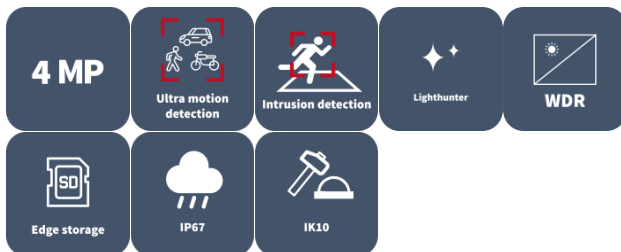

4MP HD Intelligent LightHunter IR Fixed Dome Network Camera IPC324SB-DF28(40)K-10

Features

- High quality image with 4 MP, 1/3.0" CMOS sensor
- 4 MP (2688 × 1520)@30/25 fps; 4 MP (2560 × 1440)@30/25 fps; 3 MP (2304 × 1296)@30/25 fps; 1080P (1920 × 1080)@30/25 fps
- Ultra 265, H.265, H.264, MJPEG
- Intelligent perimeter protection, including cross line, intrusion, enter area, leave area detection
- Intelligent intrusion prevention system based on target classification significantly reduces false alarms caused by leaves, birds, and lights, accurately focusing on humans, vehicles, and non-motor vehicles
- Intelligent people flow counting and crowd density monitoring
- LightHunter technology ensures ultra-high image quality in low illumination environment
- 120 dB true WDR technology enables clear image in strong light scene
- Supports 9:16 corridor mode
- Alarm I/O: 1/1, audio I/O: 1/1
- Smart IR, up to 30 m (98.4 ft) IR distance
- MicroSD, up to 512 GB
- IK10 vandal resistant and IP67 protection