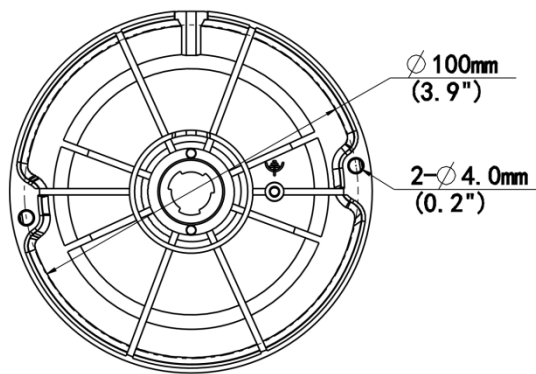

Dimensions

Accessories

TR-JB03-G-IN Junction Box for Mini Fix-dome(Support wiring from behind)	HS-205S Sunshade Shell for Fixed Focus Dome	TR-UM06-E-IN Slant Mounting Bracket for Fixed Dome
TR-A01-IN NPT 3/4" Waterproof Cable Gland	TR-SE24-IN Dome Pendent Mounting Pole 200mm	TR-SE24-A-IN Dome Pendent Mounting Pole 500mm