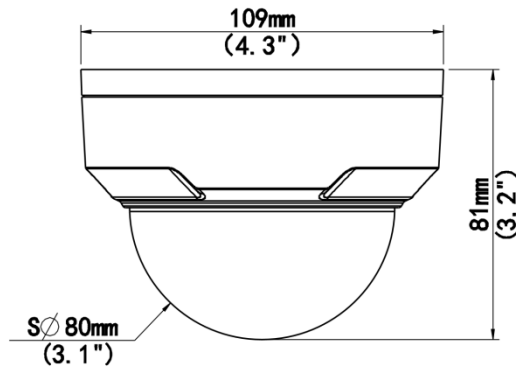

Dimensions

Accessories

TR-JB03-G-IN Junction Box for Mini Fix-dome(Support wiring from behind)	HS-205S Sunshade Shell for Fixed Focus Dome	TR-UM06-E-IN Slant Mounting Bracket for Fixed Dome
TR-A01-IN NPT 3/4" Waterproof Cable Gland	TR-SE24-IN Dome Pendent Mounting Pole 200mm	TR-SE24-A-IN Dome Pendent Mounting Pole 500mm