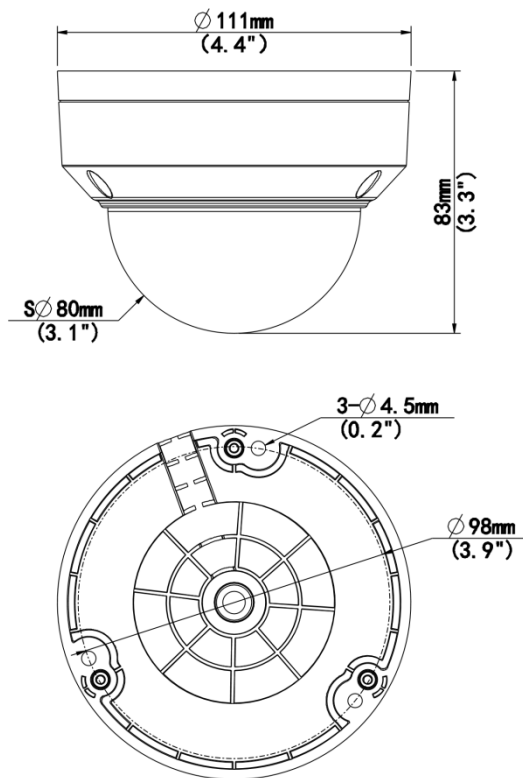

## Specifications

Model	UAC-D112-F28-X	UAC-D112-F40-X
<b>Camera</b>		
Max Resolution	2 MP	
Sensor Size	1/3.0" CMOS	
Min. Illumination	0.02 lux (F2.0, AGC ON) 0 lux (IR on)	
<b>Lens</b>		
Focus	2.8 mm	4.0 mm
Lens Mount	M12	
Angle of View (H)	90.5°	80.2°
Angle of View (V)	49.6°	40.7°
Angle of View (D)	109.5°	90.5°
<b>Illuminator</b>		
Illuminator Number	One IR illuminator	
Illumination Distance	20m	
Lifetime	≥ 60000 hours	
<b>Video</b>		
Resolution	1080P: 1920(H)×1080(V) 720P: 1280(H) ×720(V)	
Frame Rate	TVI: 1080P@25fps (default), 1080P@30fps; 720P@25fps, 720P@30fps AHD: 1080P@25fps, 1080P@30fps; 720P@25fps, 720P@30fps CVI: 1080P@25fps, 1080P@30fps; 720P@25fps, 720P@30fps CVBS: PAL, NTSC	
Shutter Time	PAL: 1/25 s-1/50000 s, NTSC: 1/30 s-1/50000 s	
<b>Image</b>		
Exposure Mode	Four modes: Global (default), BLC, HLC, DWDR	
Day/Night	Three modes: Auto (default), Day, Night	
Digital Noise Reduction	2D/3D	
White Balance	Two modes: Auto (default), Manual	
WDR	DWDR	
Smart IR	Support	
Flip	Supports 180°horizontal flip, 180°vertical flip	
<b>Interface</b>		
Power Interface	5.5 mm Power Interface	
Video Output	BNC, supports TVI/AHD/CVI/CVBS	
<b>Operating Environment</b>		
Temperature	-30 °C to 60 °C (-22 °F to 140 °F)	
Humidity	≤ 95% RH (non-condensing)	
Surge Protection	4 KV for power, 4 KV for video output interfaces	
<b>General</b>		
Power	DC 12 V±25%	

Power Consumption	MAX 2.0W
Mount	Wall Mount, Pole Mount, Corner Mount, Tilted Mount, Pendant Mount
Dimensions	Φ111mm*83mm (diameter*height)
Material	Plastic
Weight	233g(0.51lb)
OSD Menu Language	11 Languages: English, German, Spanish (Latin America), French, Italian, Japanese, Korean, Polish, Portuguese (Brazil), Russian, Turkish
<b>Certification</b>	
EMC	CE-EMC (EN 55032, EN 61000-3-3, EN IEC 61000-3-2, EN 55035), FCC (FCC 47 CFR part15 B)
Safety	CE-LVD (EN 62368-1)
Environment	CE-RoHS (2011/65/EU; (EU) 2015/863); WEEE (2012/19/EU)
Protection	IP67 (IEC 60529)

## Dimensions