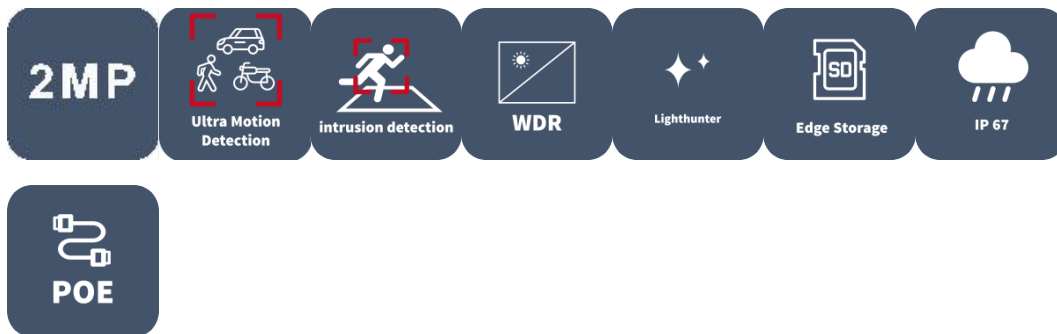

2MP HD Intelligent LightHunter IR Fixed Eyeball Network Camera

IPC3612SB-ADF28(40)KM-I0

Features

- High quality imaging with 2MP, 1/2.8"CMOS sensor
- 2MP (1920*1080)@30/25fps; 720P (1280*720)@30/25fps
- Ultra 265, H.265, H.264, MJPEG
- Smart intrusion prevention, include cross line, intrusion, enter area, leave area detection
- Based on target classification, smart intrusion prevention significantly reduce false alarm caused by leaves, birds and lights etc., accurately focus on human and, motor vehicle and non-motor vehicle
- Intelligent
- Intelligent People Flow Counting and Crowd Density Monitoring
- LightHunter technology ensures ultra-high image quality in low illumination environment
- 120dB true WDR technology enables clear image in strong light scene
- Support 9:16 Corridor Mode

- Built-in Mic
- Smart IR, up to 30m (98ft) IR distance
- Supports 512 G Micro SD card
- IP67 protection

Specifications

Camera	Description
Max Resolution	2MP
Sensor	1/2.8" CMOS
Min. Illumination	Colour:0.001 lux (F1.6, AGC ON) 0 lux with IR
Day/Night	IR-cut filter with auto switch (ICR)
Shutter	Auto/Manual, 1 ~ 1/100000s
Adjustment Angle	Pan: 3° ~ 360°, Tilt: 0° ~ 80°, Rotate: 0° ~ 360°
S/N	>52dB
WDR	120dB
Lens	Description
Focal Length	IPC3612SB-ADF28KM-I0:2.8 mm IPC3612SB-ADF40KM-I0:4.0 mm
Iris Type	Fixed
Iris	F1.6
Field of View (H)	IPC3612SB-ADF28KM-I0:106.7° IPC3612SB-ADF40KM-I0:87.5°
Field of View (V)	IPC3612SB-ADF28KM-I0:57.1° IPC3612SB-ADF40KM-I0:46.3°
Field of View (D)	IPC3612SB-ADF28KM-I0:115.7° IPC3612SB-ADF40KM-I0:92.4°
Lens Type	Fixed
DORI	Description
DORI Distance (Lens)	IPC3612SB-ADF28KM-I0:2.8mm IPC3612SB-ADF40KM-I0:4.0mm
DORI Distance (Detect)	IPC3612SB-ADF28KM-I0:43.4m(142.4ft)