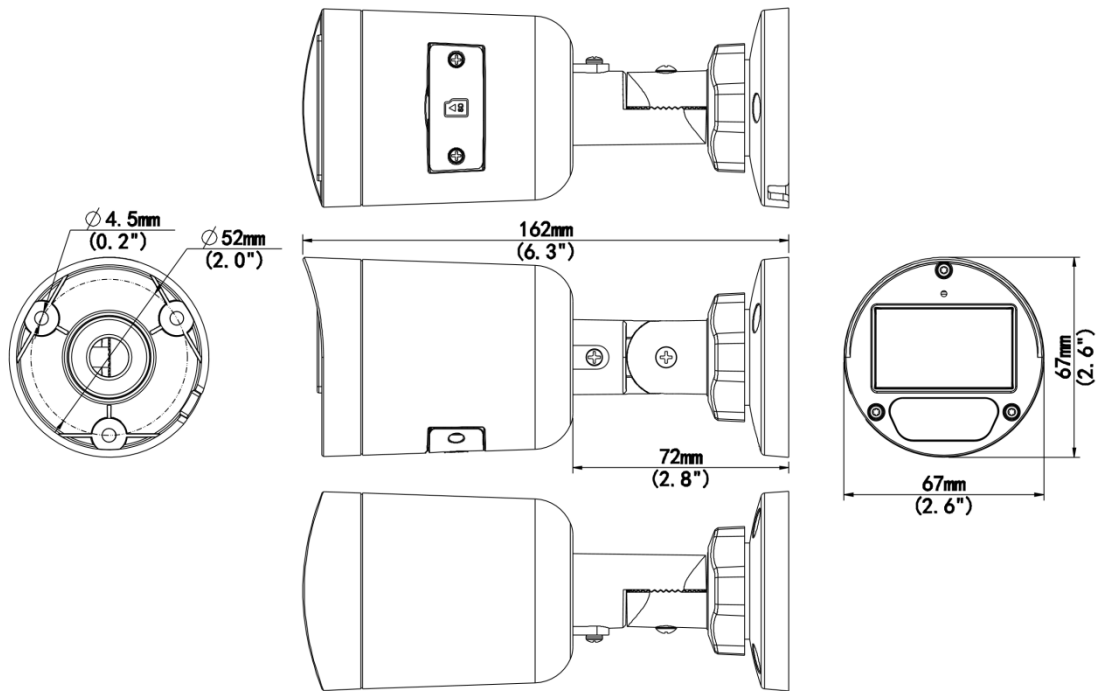

Dimensions

Accessories

TR-JB05-B-IN Small Bullet Junction Box(Elegant White)	TR-A01-IN NPT 3/4" Waterproof Cable Gland	TR-UP06-C-IN-V2 Pole Mounting Bracket for Bullet Junction Box Only
TR-UC08-C-V2 Bullet&Dome Corner Mounting Bracket