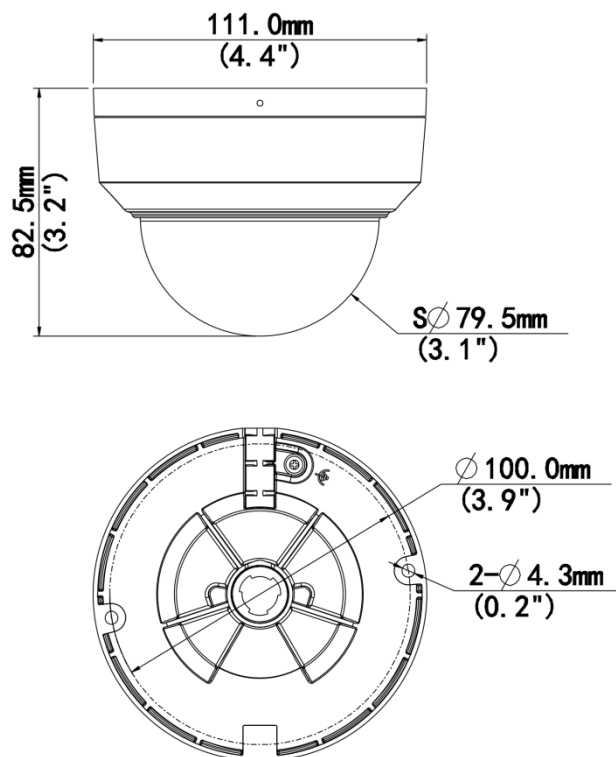

## Specifications

Model	IPC324LB-AF28K-A2
<b>Camera</b>	
Max Resolution	4 MP
Sensor	1/3.0" CMOS
Min. Illumination	Color: 0.01 Lux (F2.0, AGC ON), 0 Lux with IR on
Day/Night	IR-cut filter with auto switch (ICR)
Shutter	Auto/Manual, 1 to 1/100000 s
Adjustment Angle	Pan: 3° to 360°, Tilt: 0° to 75°
S/N	> 52 dB
WDR	DWDR
<b>Lens</b>	
Focal Length	2.8 mm
Iris Type	Fixed
Iris	F2.0
Field of View (H)	94.3°
Field of View (V)	52.2°
Field of View (D)	99.6°
Lens Type	Fixed
<b>DORI</b>	
DORI Distance (Lens)	2.8 mm
DORI Distance (Detect)	63.0 m (206.7 ft.)
DORI Distance (Observe)	25.2 m (82.7 ft.)
DORI Distance (Recognize)	12.6 m (41.3 ft.)
DORI Distance (Identify)	6.3 m (20.7 ft.)
<b>Illuminator</b>	
Supplemental Light	IR
Illumination Distance (IR)	30 m (98.4 ft.)
Wavelength	850 nm
IR On/Off Control	Auto/Manual
<b>Video</b>	
Video Compression	Ultra 265, H.265, H.264
H.264 Code Profile	Baseline profile, Main profile, High profile
Frame Rate	Main Stream: 4 MP (2560 × 1440), max. 25 fps; 3 MP (2304 × 1296), max. 30 fps; 1080P (1920 × 1080), max. 30 fps; Sub Stream: D1 (720 × 576), max. 30 fps; 640 × 360, max. 30 fps; 2CIF (704 × 288), max. 30 fps; CIF (352 × 288), max. 30 fps
Video Bit Rate	128 Kbps to 6144 Kbps
U-code	Support
OSD	Up to 4 OSDs
Privacy Mask	Up to 4 areas
ROI	Support

## Dimensions