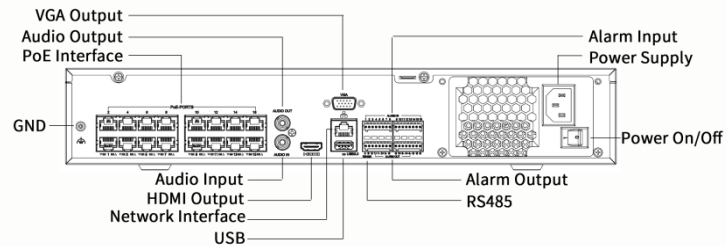

Zhejiang Uniview Technologies Co., Ltd.

No. 369, Xietong Road, Xixing Sub-district, Binjiang District, Hangzhou City, 310051, Zhejiang Province, China

Email: overseasbusiness@uniview.com; globalsupport@uniview.com

<http://www.uniview.com>

©2024-2025 Zhejiang Uniview Technologies Co., Ltd. All rights reserved.

*Product specifications and availability are subject to change without notice.

*Despite our best efforts, technical or typographical errors may exist in this document. Uniview cannot be held responsible for any such errors and reserves the right to change the contents of this document without prior notice.