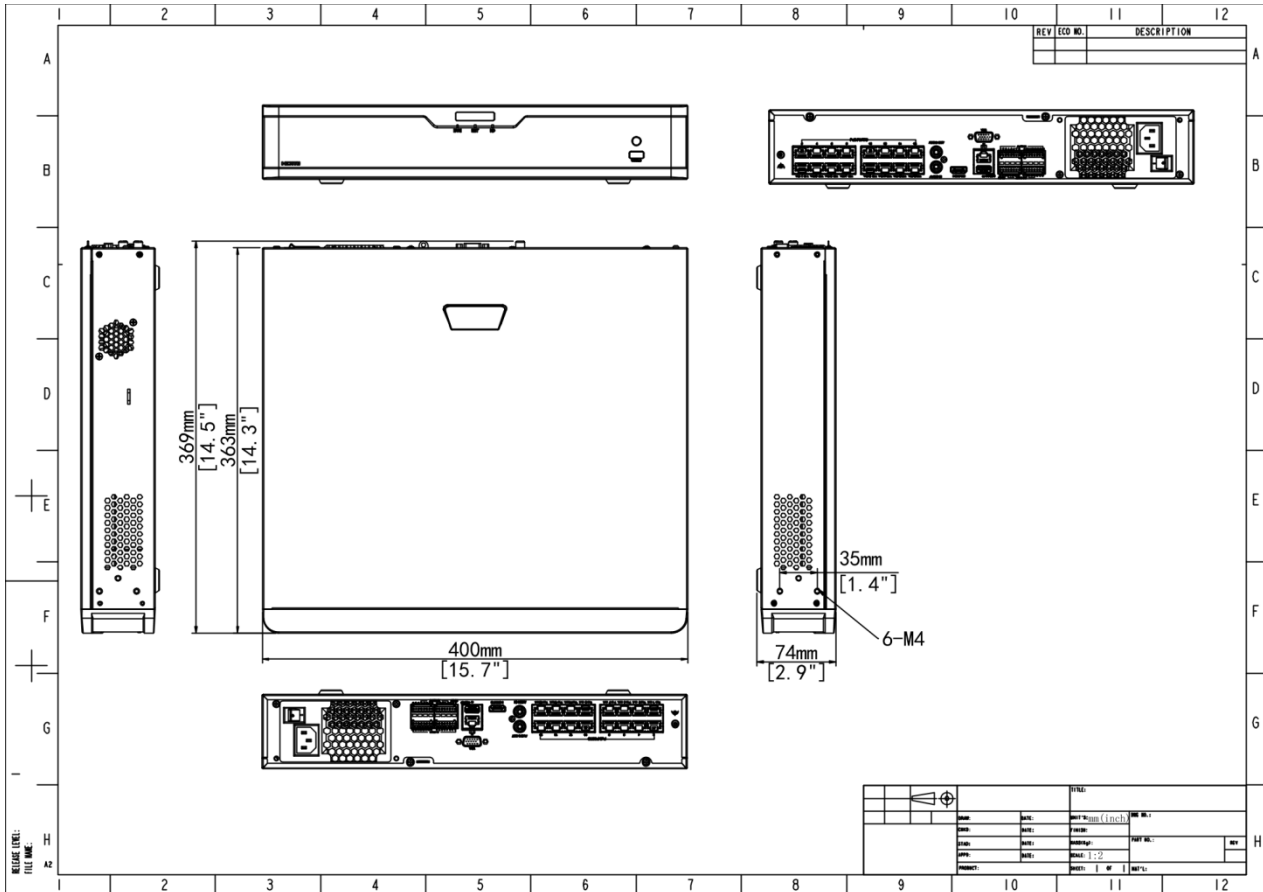

Rear Panel

Zhejiang Uniview Technologies Co., Ltd.

No. 369, Xietong Road, Xixing Sub-district, Binjiang District, Hangzhou City, 310051, Zhejiang Province, China

Email: overseasbusiness@uniview.com; globalsupport@uniview.com

<http://www.uniview.com>

©2024-2025 Zhejiang Uniview Technologies Co., Ltd. All rights reserved.

*Product specifications and availability are subject to change without notice.

*Despite our best efforts, technical or typographical errors may exist in this document. Uniview cannot be held responsible for any such errors and reserves the right to change the contents of this document without prior notice.