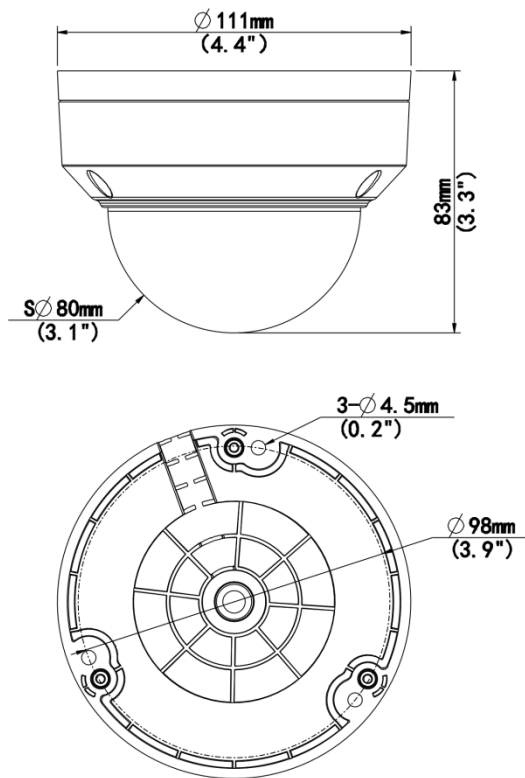

Operating Environment	
Temperature	-30°C to 60°C (-22°F to 140°F)
Humidity	≤ 95% RH (non-condensing)
Surge Protection	4kV for power, 4kV for video output interfaces
Ingress Protection	IP67
General	
Power	DC 12 V ± 25%
Power Consumption	MAX 3.4W
Mount	Wall Mount, Pole Mount, Corner Mount, Tilted Mount, Pendant Mount
Dimensions	Φ111mm*83mm (diameter*height)
Material	Plastic
Weight	233g(0.51lb)

Dimensions