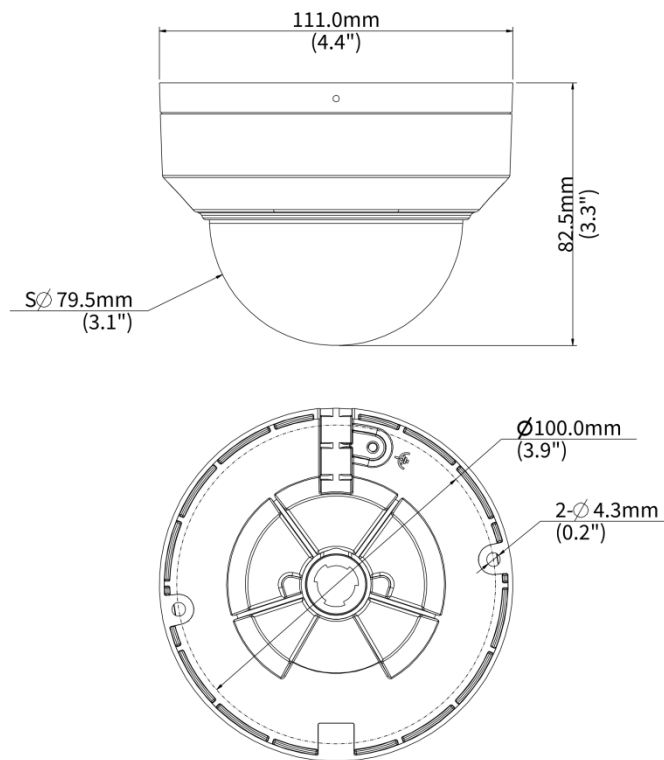

### Storage

Edge Storage	Micro SD, up to 512 GB
Network Storage	ANR, NAS (NFS)
<b>Network</b>	
Protocols	IPv4, IPv6, IGMP, ICMP, ARP, TCP, UDP, DHCP, PPPoE, RTP, RTSP, RTCP, RTMP, DNS, DDNS, NTP, FTP, UPnP, HTTP, HTTPS, SMTP, 802.1x, SNMP, QoS, SSL/TLS, SSH
Compatible Integration	ONVIF (Profile S, Profile G, Profile T), API, SDK
User/Host	Up to 32 users. 3 user levels: administrator, common user and operator
Security	Password Protection, Strong Password, HTTPS Encryption, Export Operation Logs, Basic and Digest Authentication for RTSP, Digest Authentication for HTTP, TLS 1.2, WSSE and Digest Authentication for ONVIF
Client	UNV-Link, UNV-Link Pro, EZStation
Web Browser	Plug-in required live view: IE 10+, Chrome 45+, Firefox 52+, Edge 79+, Plug-in free live view: Chrome 57+, Firefox 58+, Edge 16+
<b>Interface</b>	
Audio I/O	1 Input: impedance 35 k $\Omega$ , amplitude 2 V [p-p], 1 Output: impedance 600 $\Omega$ , amplitude 2 V [p-p]
Alarm I/O	1/1
Serial Port	N/A
Built-in Mic	Support
Built-in Speaker	N/A
WIFI	N/A
Network	1 $\times$ RJ45 10 M/100 M Base-TX Ethernet
Video Output	N/A
<b>Certification</b>	
EMC	CE-EMC (EN 55032, EN 61000-3-3, EN IEC 61000-3-2, EN 50130) FCC (FCC 47 CFR part15 B)
Safety	CE-LVD (EN 62368-1) UL/CUL (UL 62368-1, CAN/CSA C22.2 No. 62368-1)
Environment	CE-RoHS (2011/65/EU;(EU)2015/863); WEEE (2012/19/EU)
Protection	IP67 (IEC 60529) IK10 (IEC 62262)
<b>General</b>	
Power	DC 12V $\pm$ 25%, PoE (IEEE 802.3af)
Power Consumption	Max 7.0W
Power Interface	$\varnothing$ 5.5 mm coaxial power plug
Dimensions	$\varnothing$ 111 x 83mm ( $\varnothing$ 4.4" x 3.3") ( $\varnothing$ x H)
Weight	0.43kg (0.95lb)
Material	Metal
Working Environment	-30 $^{\circ}$ C to 60 $^{\circ}$ C (-22 $^{\circ}$ F to 140 $^{\circ}$ F), Humidity: $\leq$ 95% RH (non-condensing)
Storage Environment	-30 $^{\circ}$ C to 60 $^{\circ}$ C (-22 $^{\circ}$ F to 140 $^{\circ}$ F), Humidity: $\leq$ 95% RH (non-condensing)
Surge Protection	4 KV

## Dimensions