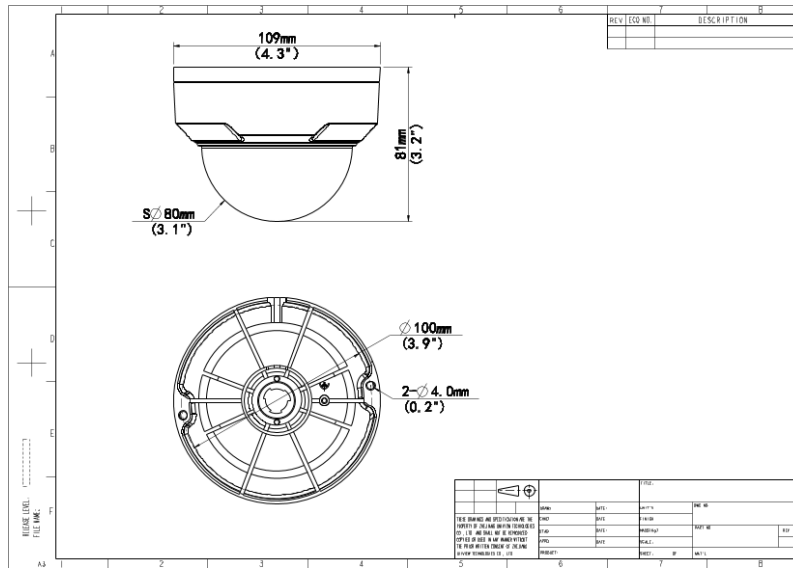

Dimensions

Accessories

TR-JB03-G-IN

Junction Box for Mini Fix-dome(Support wiring from behind)

TR-UM06-E-IN

Slant Mounting Bracket for Fixed Dome

TR-A01-IN

NPT 3/4" Waterproof Cable Gland

TR-UP06-IN

Universal Pole Mounting Bracket

TR-UC08-C

Bullet&Dome Corner Mounting Bracket

TR-SE24-IN

Dome Pendant Mounting Pole 200m