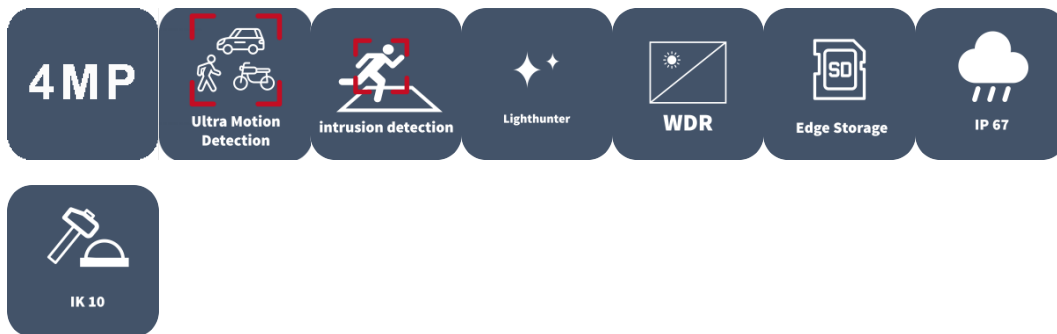

4MP HD Intelligent LightHunter IR Fixed Dome Network Camera

IPC324SB-DF28(40)K-I0

Features

- High quality image with 4MP, 1/3"CMOS sensor
- 4MP (2688*1520)@ 30/25fps; 4MP (2560*1440)@ 30/25fps; 3MP (2304*1296) @ 30/25fps; 2MP (1920*1080) @30/25fps
- Ultra 265, H.265, H.264, MJPEG
- Intelligent perimeter protection, include cross line, intrusion, enter area, leave area detection
- Based on target classification, smart intrusion prevention significantly reduce false alarm caused by leaves, birds and lights etc., accurately focus on human and, Motor vehicle and Non-Motor Vehicle
- Intelligent
- Intelligent People Flow Counting and Crowd Density Monitoring
- LightHunter technology ensures ultra-high image quality in low illumination environment
- 120dB true WDR technology enables clear image in strong light scene
- Support 9:16 Corridor Mode

- Alarm:1 in/1 out, Audio: 1 in/1 out
- Smart IR, up to 30m (98ft) IR distance
- Supports 512 G Micro SD card
- IK10 vandal resistant and IP67 protection

Specifications

Camera	Description
Max Resolution	4MP
Sensor	1/3.0" CMOS
Min. Illumination	Colour:0.002 lux (F1.6, AGC ON) 0 lux with IR
Day/Night	IR-cut filter with auto switch (ICR)
Shutter	Auto/Manual, 1 ~ 1/100000s
Adjustment Angle	Pan: 3° ~ 360°, Tilt: 0° ~ 68°, Rotate: 3° ~ 360°
S/N	>52dB
WDR	120dB
Lens	Description
Focal Length	IPC324SB-DF28K-I0:2.8 mm IPC324SB-DF40K-I0:4.0 mm
Iris Type	Fixed
Iris	F1.6
Field of View (H)	IPC324SB-DF28K-I0:101.1° IPC324SB-DF40K-I0:83.7°
Field of View (V)	IPC324SB-DF28K-I0:55.3° IPC324SB-DF40K-I0:44.9°
Field of View (D)	IPC324SB-DF28K-I0:111.1° IPC324SB-DF40K-I0:89.2°
Lens Type	Fixed
DORI	Description
DORI Distance(Lens)	2.8mm
DORI Distance(Detect)	IPC324SB-DF28K-I0:63.0m(206.7ft) IPC324SB-DF40K-I0:90.0m(295.2ft)