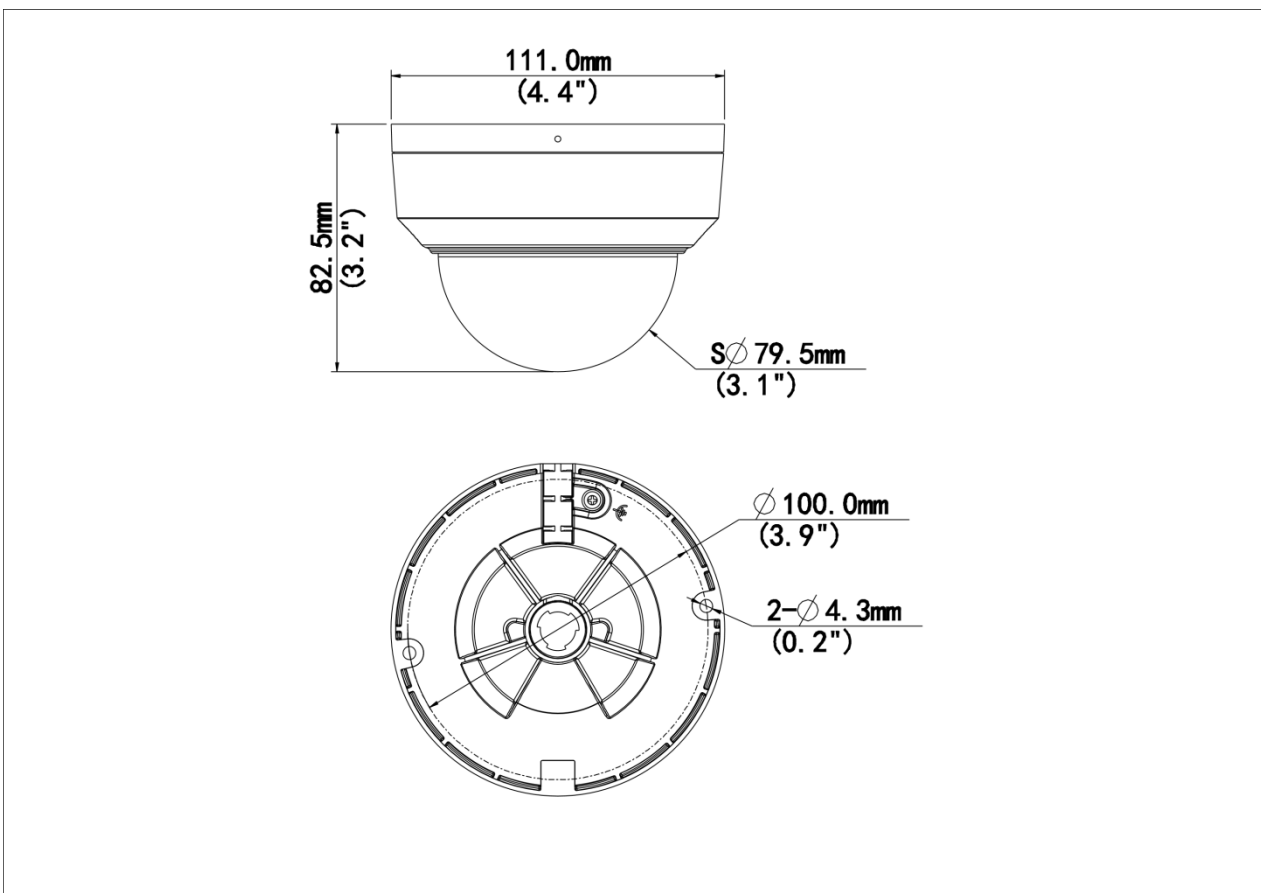

Power	DC 12V±25%, PoE (IEEE 802.3af)
Power Consumption	Max 4.9W
Power Interface	Ø5.5 mm coaxial power plug
Dimensions	Ø111 x 83mm (Ø4.4" x 3.3") (Ø x H)
Weight	0.36kg (0.79lb)
Material	Metal + Plastic
Working Environment	-30 °C to 60 °C (-22 °F to 140 °F), Humidity: ≤ 95% RH (non-condensing)
Storage Environment	-30 °C to 60 °C (-22 °F to 140 °F), Humidity: ≤ 95% RH (non-condensing)
Surge Protection	4 KV
Reset Button	Support
Web Client Language	13 Languages: English, Simplified Chinese, Polish, German, Russian, French, Korean, Dutch, Czech, Portuguese, Spanish, Spanish (Europe), Italian

Dimensions

Aggregate product size diagram using "main model" as an example