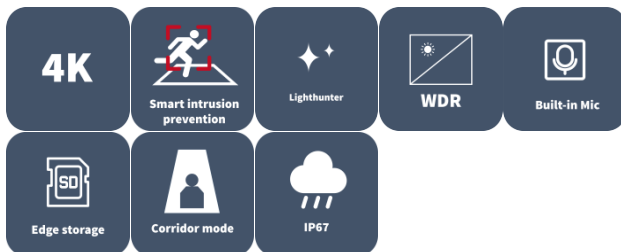

8MP LightHunter Intelligent Fixed IR Turret Network Camera IPC3618SS-ADF28(40)K-I1

Features

- High quality image with 8 MP, 1/2.8" CMOS sensor
- 8 MP (3840 × 2160)@30/25 (default) fps; 5 MP (3072 × 1728)@30/25 fps; 4 MP (2560 × 1440)@30/25 fps; 1080P (1920 × 1080)@30/25 fps
- Ultra 265, H.265, H.264, MJPEG
- Intelligent perimeter protection, including cross line, intrusion, enter area, leave area detection
- Based on target classification, smart intrusion prevention significantly reduces false alarm caused by leaves, birds and lights, accurately focusing on human, motor vehicle and non-motor vehicle
- Intelligent people flow counting and crowd density monitoring
- Smart intrusion prevention with color retrieval
- ASM (auto scene match)
- LightHunter technology ensures ultra-high image quality in low illumination environment
- 130 dB true WDR technology ensures clear image in strong backlight scene
- Supports 9:16 corridor mode
- Built-in mic
- Smart IR, up to 40 m (131.2 ft) IR distance
- MicroSD, up to 512 GB
- IP67 protection