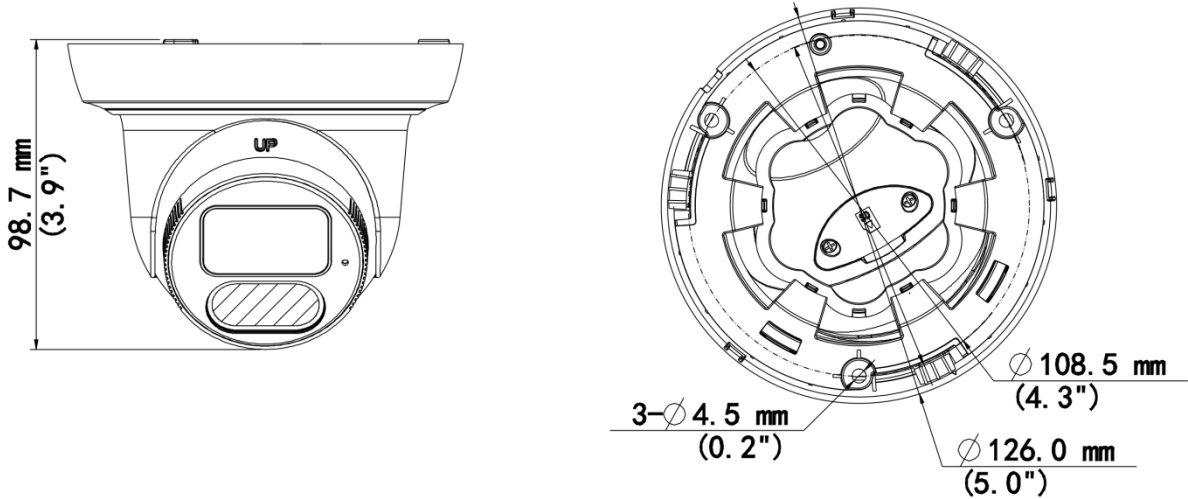

Dimensions

Accessories

TR-JB03-H-IN-V2 Junction Box for Metal Turret Camera(Support wiring from behind)	TR-JB07/WM03-F-IN-V2 Wall Mounting Assembling Bracket with Back Hole for 3 Inch Hemisphere	TR-WM03-B-IN-V2 Wall Mounting Assembling Bracket for 3 Inch Hemisphere
TR-A01-IN NPT 3/4" Waterproof Cable Gland	TR-UC08-C-V2 Bullet&Dome Corner Mounting Bracket	TR-UP06-C-IN-V2 Pole Mounting Bracket for Bullet Junction Box Only