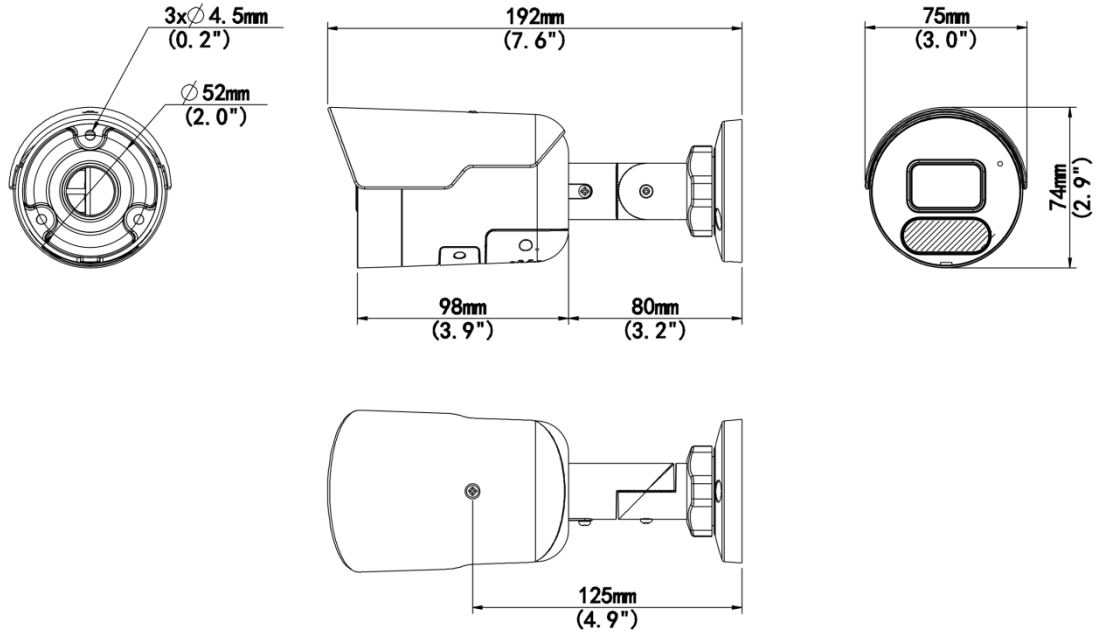

## Features

- High quality image with 4MP, 1/3"CMOS sensor
- 4MP (2688\*1520)@ 25/20fps; 4MP (2560\*1440)@ 25/20fps; 3MP (2304\*1296) @30/25fps; 2MP (1920\*1080) @30/25fps;
- Ultra 265, H.265, H.264, MJPEG
- 120dB true WDR technology enables clear image in strong light scene
- Support 9:16 Corridor Mode
- Built-in Mic & Speaker
- Smart IR, up to 30m (98ft) IR distance
- White Light, up to 30m (98ft) white light distance
- Supports 512 G Micro SD card
- IP67 protection
- Support PoE power supply
- 3-Axis

## Specifications

Model	IPC2124LE-ADF28KMC-WL	IPC2124LE-ADF40KMC-WL
Camera		

Max Resolution	4 MP	
Sensor	1/3.0" CMOS	
Min. Illumination	Colour: 0.003 lux ( F1.6, AGC ON) 0 Lux with light	
Day/Night	IR-cut filter with auto switch (ICR)	
Shutter	Auto/Manual, 1 ~ 1/100000s	
Adjustment Angle	Pan: 0° ~ 360°, Tilt: 0° ~ 90°, Rotate: 0° ~ 360°	
S/N	>52 dB	
WDR	120 dB	
<b>Lens</b>		
Focal Length	2.8 mm	4.0 mm
Iris Type	Fixed	
Iris	F1.6	
Field of View (H)	112.9°	91.2°
Field of View (V)	59.1°	47.9°
Field of View (D)	121.2°	95.9°
<b>DORI</b>		
DORI Distance (Lens)	2.8mm	4.0mm
DORI Distance (Detect)	63.0m(206.7ft)	90.0m(295.2ft)
DORI Distance (Observe)	25.2m(82.7ft)	36.0m(118.1ft)
DORI Distance (Recognize)	12.6m(41.3ft)	18.0m(59.1ft)
DORI Distance (Identify)	6.3m(20.7ft)	9.0m(29.5ft)
<b>Illuminator</b>		
Supplemental Light	Dual light	
Illumination Distance (IR)	30 m (98.4 ft)	
Illumination Distance (Warm Light)	30 m (98.4 ft)	
Wavelength	850 nm	
Light On/Off Control	Auto/Manual	
<b>Video</b>		
Video Compression	Ultra 265, H.265, H.264, MJPEG	
H.264 Code Profile	Baseline profile, Main profile, High profile	

## Dimensions