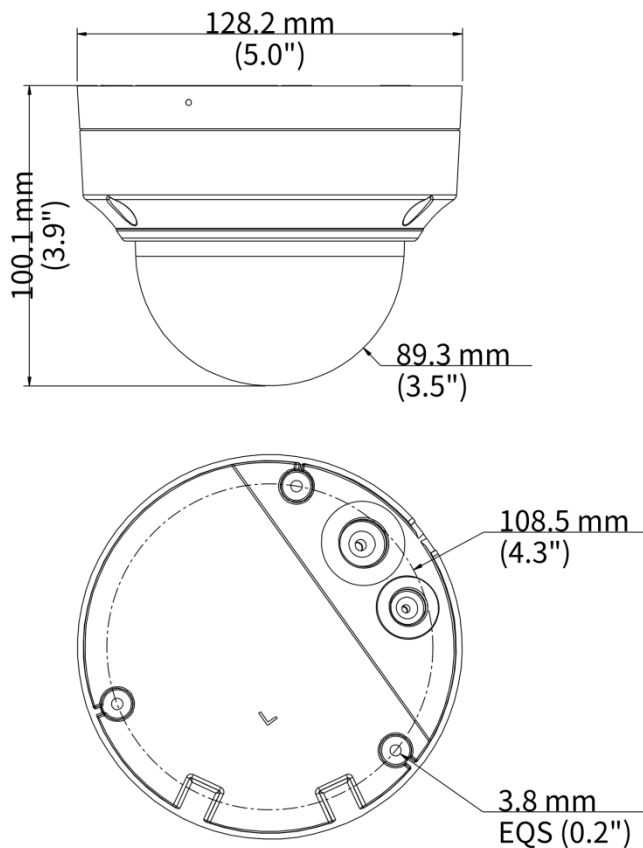

Dimensions

Accessories

TR-JB03-H-IN-V2 Junction Box for Metal Turret Camera(Support wiring from behind)	TR-A01-IN NPT 3/4" Waterproof Cable Gland	TR-SE24-IN Dome Pendant Mounting Pole 200mm
TR-SE24-A-IN Dome Pendant Mounting Pole 500mm	TR-CM24-IN Dome Pendant Mounting Bracket(Indoor)	TR-UC08-C-V2 Bullet&Dome Corner Mounting Bracket