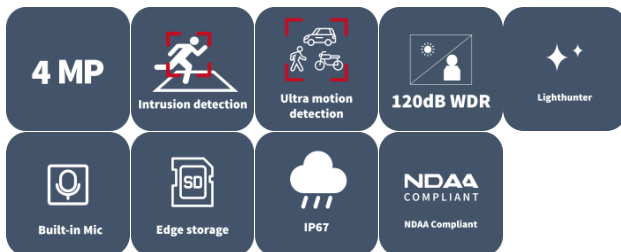

4MP HD Intelligent LightHunter Cable-free IR VF Dome Network Camera

IPC3534SB-ADNZK-I0

Features

- High quality image with 4 MP, 1/2.7" CMOS sensor
- 4 MP (2688 × 1520)@30/25 fps; 4 MP (2560 × 1440)@30/25 fps; 3 MP (2304 × 1296)@30/25 fps; 1080P (1920 × 1080)@30/25 fps
- Ultra 265, H.265, H.264, MJPEG
- Smart intrusion prevention, including cross line, intrusion, enter area, leave area detection
- Intelligent intrusion prevention system based on target classification significantly reduces false alarms caused by leaves, birds, and lights, accurately focusing on humans, vehicles, and non-motor vehicles
- Intelligent people flow counting and crowd density monitoring
- 120 dB true WDR technology enables clear image in strong light scene
- Supports 9:16 corridor mode
- Built-in mic
- Smart IR, up to 30 m (98.4 ft) IR distance
- MicroSD, up to 512 GB
- Cable-free
- Supports PoE power supply