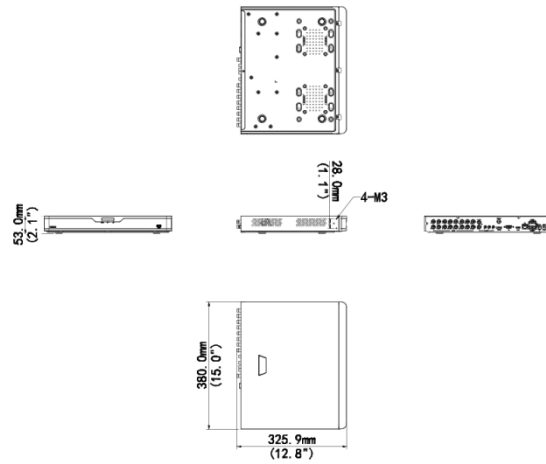

## Specifications

| Video/Audio Input             | Description                                  |
|-------------------------------|--|
| IP Video Input                | 16-ch  |
| Analog Video Input            | 16-ch, BNC                                   |
| Max IP Video Input            | 32-ch  |
| Supported Analog Camera Types | Support AHD input:<br>8MP@15fps<br>5MP@20fps |

## Dimensions