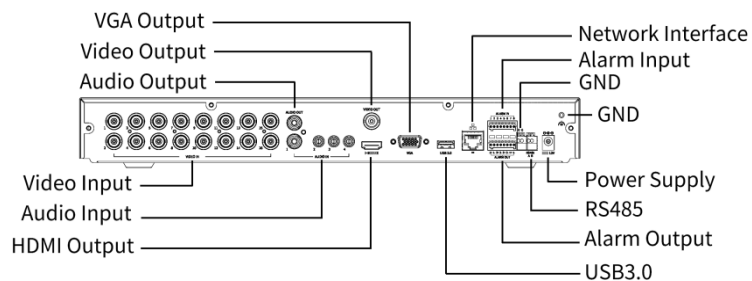

Rear Panel

Zhejiang Uniview Technologies Co., Ltd.

No. 369, Xietong Road, Xixing Sub-district, Binjiang District, Hangzhou City, 310051, Zhejiang Province, China (Zhejiang) Pilot Free Trade Zone,