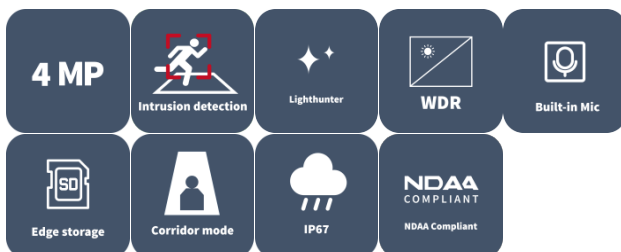

## Features

- High quality image with 4 MP, 1/3.0" CMOS sensor
- 4 MP (2688 × 1520)@30/25 (default) fps; 4 MP (2560 × 1440)@30/25 fps; 3 MP (2304 × 1296)@30/25 fps; 1080P (1920 × 1080)@30/25 fps
- Ultra 265, H.265, H.264, MJPEG
- Intelligent perimeter protection, including cross line, intrusion, enter area, leave area detection
- Intelligent intrusion prevention system based on target classification significantly reduces false alarms caused by leaves, birds, and lights, accurately focusing on humans, vehicles, and non-motor vehicles
- Intelligent people flow counting and crowd density monitoring
- Smart intrusion prevention with color retrieval
- ASM (auto scene match)
- LightHunter technology ensures ultra-high image quality in low illumination environment
- 130 dB true WDR technology enables clear image in strong light scene
- Supports 9:16 corridor mode
- Built-in mic
- Smart IR, up to 40 m (131.2 ft) IR distance
- MicroSD, up to 512 GB
- IP67 protection