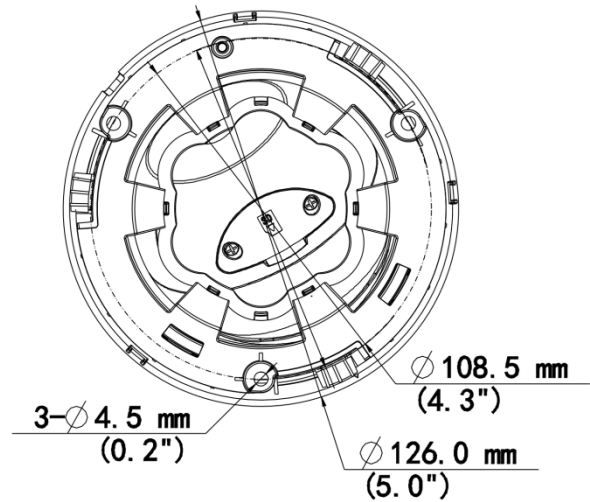

## Specifications

Model	IPC3614SS-ADF28K-I1	IPC3614SS-ADF40K-I1
<b>Camera</b>		
Max Resolution	4 MP	
Sensor	1/3.0" CMOS	
Min. Illumination	Color: 0.002 Lux (F1.6, AGC ON), 0 Lux with IR on	
Day/Night	IR-cut filter with auto switch (ICR)	
Shutter	Auto/Manual, 1 ~ 1/100000s	
Adjustment Angle	Pan: 0° to 360°, Tilt: 0° to 75°, Rotate: 0° to 360°	
S/N	>52 dB	
WDR	130 dB	
<b>Lens</b>		
Focal Length	2.8 mm	4.0 mm
Iris Type	Fixed	
Iris	F1.6	
Field of View (H)	97.68°	81.39°
Field of View (V)	52.67°	43.36°
Field of View (D)	102.52°	86.91°
<b>DORI</b>		
DORI Distance (Lens)	2.8 mm	4 mm
DORI Distance (Detect)	63.0 m (206.7 ft.)	90.0 m (295.3 ft.)
DORI Distance (Observe)	25.2 m (82.7 ft.)	36.0 m (118.1 ft.)
DORI Distance (Recognize)	12.6 m (41.3 ft.)	18.0 m (59.1 ft.)
DORI Distance (Identify)	6.3 m (20.7 ft.)	9.0 m (29.5 ft.)
<b>Illuminator</b>		
Supplemental Light	IR	
Illumination Distance (IR)	40 m (131.2 ft.)	
IR On/Off Control	Auto/Manual	
Wavelength	850 nm	
<b>Video</b>		
Video Compression	Ultra 265, H.265, H.264, MJPEG	
H.264 Code Profile	Baseline profile, Main profile, High profile	
Frame Rate	Main Stream: 4 MP (2688 × 1520), max. 30 fps; 4 MP (2560 × 1440), max. 30 fps; 3 MP (2304 × 1296), max. 30 fps; 1080P (1920 × 1080), max. 30 fps; Sub Stream: 1080P (1920 × 1080), max. 30 fps; 720P (1280 × 720), max. 30 fps; D1 (720 × 576), max. 30 fps; 640 × 360, max. 30 fps; 2CIF (704 × 288), max. 30 fps; CIF (352 × 288), max. 30 fps; Third Stream: D1 (720 × 576), max. 30 fps; 640 × 360, max. 30 fps; 2CIF (704 × 288), max. 30 fps; CIF (352 × 288), max. 30 fps;	
Video Bit Rate	128 Kbps to 16 Mbps	
U-code	Support	
OSD	Up to 8 OSDs	
Privacy Mask	Up to 4 areas	

## Dimensions