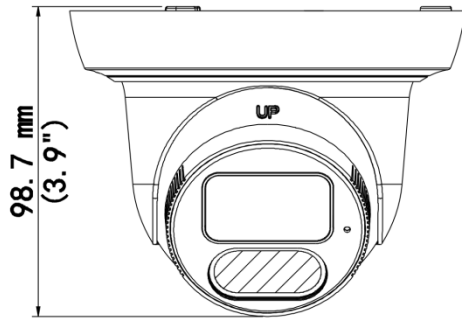

Interface	
Audio I/O	N/A
Alarm I/O	N/A
Serial Port	N/A
Built-in Mic	Support
Built-in Speaker	N/A
WIFI	N/A
Network	1 × RJ45 10 M/100 M Base-TX Ethernet
Video Output	N/A
Certification	
EMC	CE-EMC (EN 55032, EN 61000-3-3, EN IEC 61000-3-2, EN 50130) FCC (FCC 47 CFR part15 B)
Safety	CE-LVD (EN 62368-1) CB (IEC 62368-1) UL/CUL (UL 62368-1, CAN/CSA C22.2 No. 62368-1)
Environment	CE-RoHS (2011/65/EU;(EU)2015/863); WEEE (2012/19/EU)
Protection	IP67 (IEC 60529)
General	
Power	DC 12 V±25%, PoE (IEEE 802.3af)
Power Consumption	Max. 6.5 W
Power Interface	Ø5.5 mm coaxial power plug
Dimensions	Ø129 mm × 110 mm (Ø5.1" × 4.3") (Ø × H)
Weight	0.43 kg (0.95 lb.)
Material	Metal + Plastic
Working Environment	-30 °C to 60 °C (-22 °F to 140 °F), Humidity: ≤ 95% RH (non-condensing)
Storage Environment	-30 °C to 60 °C (-22 °F to 140 °F), Humidity: ≤ 95% RH (non-condensing)
Surge Protection	4 KV
Reset Button	N/A
Web Client Language	20 Languages: Traditional Chinese, English, Simplified Chinese, Polish, German, Russian, French, Korean, Dutch, Czech, Portuguese (Europe), Portuguese (Brazil), Japanese, Thai, Turkish, Spanish (Latin America), Spanish (Europe), Hungarian, Italian, Vietnamese

## Dimensions