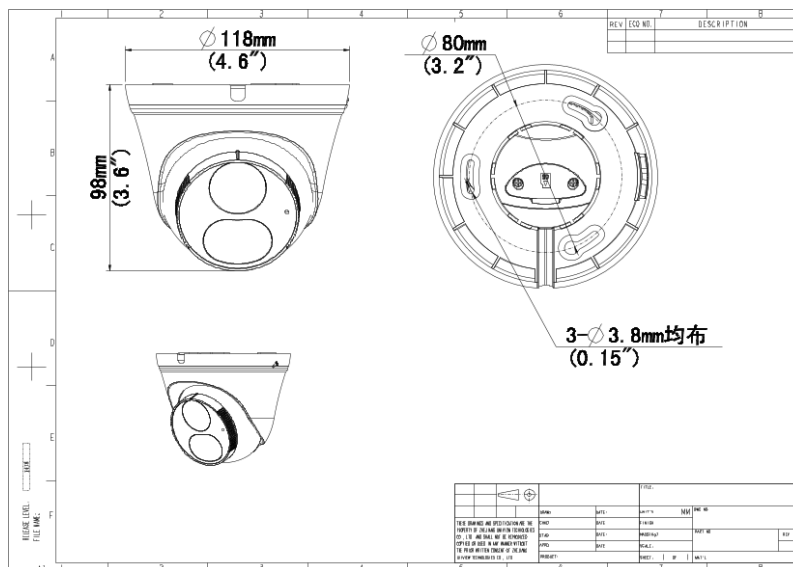

General	Description
Power	DC 12V±25%, PoE (IEEE 802.3af)
Power Consumption	Max 4.5W
Power Interface	Ø 5.5 mm coaxial power plug
Dimensions	Ø118 x 98mm (Ø4.6" x 3.9") (Ø x H)
Weight	0.29kg(0.64lb)
Material	Metal + Plastic
Working Environment	-30 °C ~ 60 °C (-22 °F ~ 140 °F), Humidity: ≤95% RH (non-condensing)
Storage Environment	-30 °C ~ 60 °C (-22 °F ~ 140 °F), Humidity: ≤95% RH (non-condensing)
Surge Protection	4KV
Reset Button	N/A
Web Client Language	4 Languages English, Russian, Spanish, Vietnamese

Dimensions