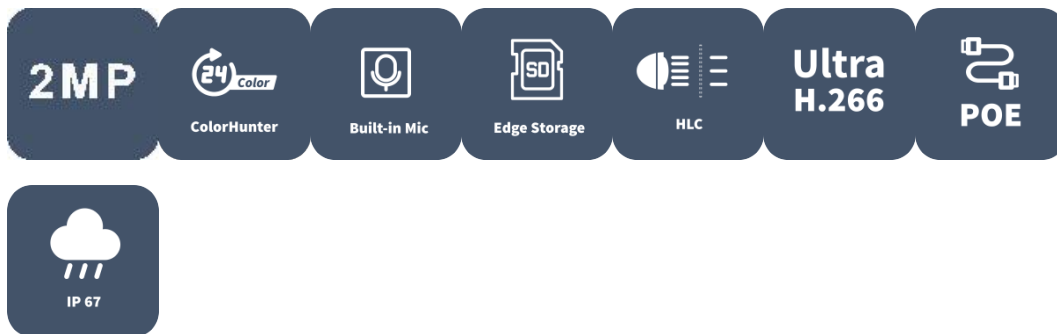

2MP HD ColorHunter Fixed Eyeball Network Camera

IPC3612LB-AF28K-DL

Features

- High quality image with 2MP, 1/2.9"CMOS sensor
- 2MP (1920*1080)@30/25fps; 720P (1280*720)@30/25fps
- Ultra H.265,H.265, H.264
- Built-in Mic
- Smart IR, up to 30m (98ft) IR distance
- Warm Light, up to 30m (98ft) warm light distance
- 2D/3D DNR (Digital Noise Reduction)
- Support 512GB Micro SD card
- IP67 protection
- Support PoE power supply

- 3-Axis

Specifications

Camera	Description
Max Resolution	2MP
Sensor	1/2.9" CMOS
Min. Illumination	Colour: 0.005 lux (F1.6, AGC ON) 0 Lux with light
Day/Night	IR-cut filter with auto switch (ICR)
Shutter	Auto/Manual, 1 ~ 1/100000s
Adjustment Angle	Pan: 0° ~ 360°, Tilt: 0° ~ 80°, Rotate: 0° ~ 360°
S/N	>52dB
WDR	DWDR
Lens	Description
Focal Length	2.8 mm
Iris Type	Fixed
Iris	F1.6
Field of View (H)	101.1°
Field of View (V)	55.0°
Field of View (D)	111.0°
Lens Type	Fixed
DORI	Description
DORI Distance (Lens)	2.8mm
DORI Distance (Detect)	45.0(147.6ft)
DORI Distance (Observe)	18.0(59.1ft)
DORI Distance (Recognize)	9.0(29.5ft)
DORI Distance (Identify)	4.5(14.8ft)
Illuminator	Description
Supplemental Light	Dual Light
Illumination Distance (IR)	30 m (98.4 ft)
Illumination Distance (Warm Light)	30 m (98.4 ft)