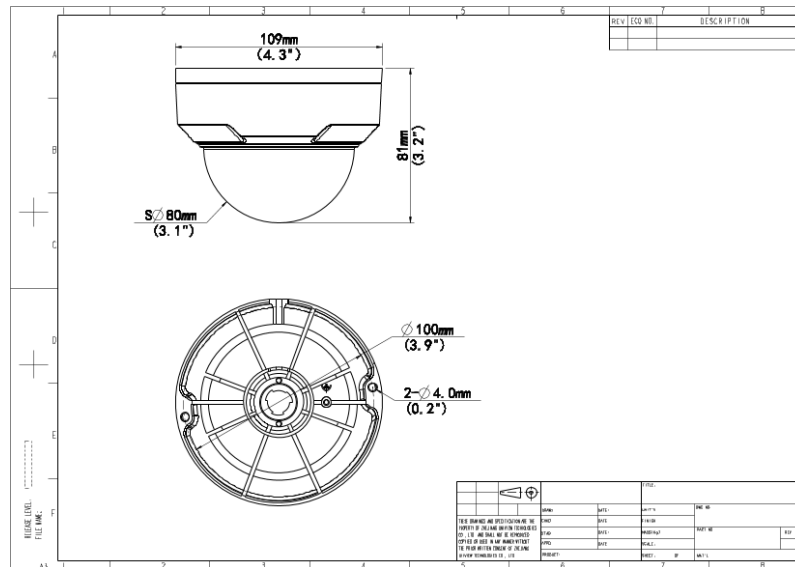

## Specifications

Camera	Description
Max Resolution	2MP
Sensor	1/2.8" CMOS
Min. Illumination	Colour:0.001 lux (F1.6, AGC ON) 0 lux with IR
Day/Night	IR-cut filter with auto switch (ICR)
Shutter	Auto/Manual, 1 ~ 1/100000s
Adjustment Angle	Pan: 3° ~ 360°, Tilt: 0° ~ 68°, Rotate: 3° ~ 360°
S/N	>52dB
WDR	120dB
Lens	Description
Focal Length	IPC322SB-DF28K-I0:2.8 mm IPC322SB-DF40K-I0:4.0 mm
Iris Type	Fixed
Iris	F1.6
Field of View (H)	IPC322SB-DF28K-I0:106.7° IPC322SB-DF40K-I0:87.5°
Field of View (V)	IPC322SB-DF28K-I0:57.1° IPC322SB-DF40K-I0:46.3°
Field of View (D)	IPC322SB-DF28K-I0:115.7° IPC322SB-DF40K-I0:92.4°
Lens Type	Fixed
DORI	Description
DORI Distance (Lens)	IPC322SB-DF28K-I0:2.8mm IPC322SB-DF40K-I0:4.0mm

## Dimensions