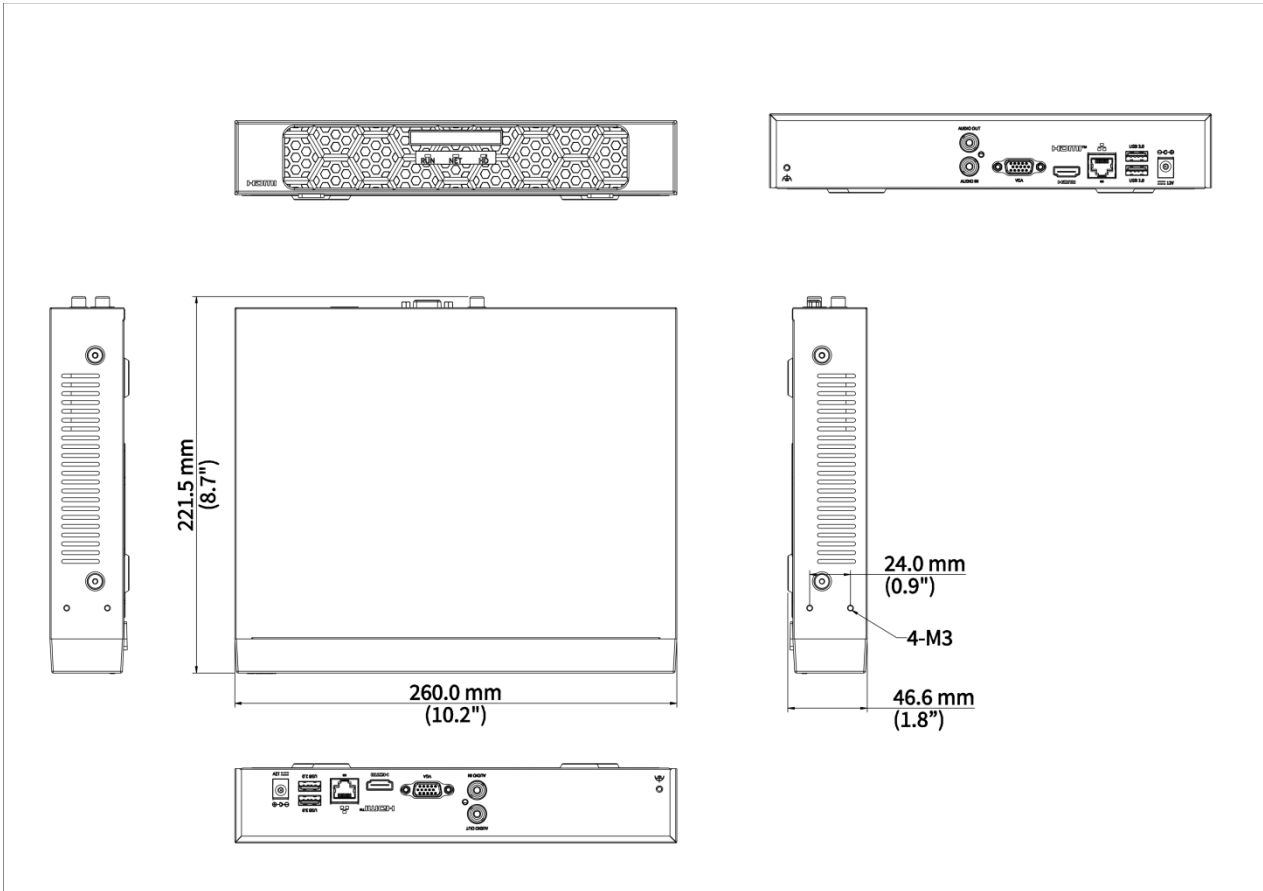

## Specifications

Model	NVR501-04B	NVR501-08B	NVR501-16B
<b>Decoding</b>			
Decoding Format	Ultra 265, H.265, H.264		
Decoding Capability	Ultra 265/H.265: 2 x 16MP@30, 2 x 12MP@30, 4 x 4K@30 H.264: 2 x 16MP(4800*2688)@30, 2 x 12MP@30, 2 x 4K@30, 4 x 5MP@30	Ultra 265/H.265: 2 x 16MP@30, 2 x 12MP@30, 4 x 4K@30, 6 x 5MP@30, 8 x 4MP@30 H.264: 2 x 16MP(4800*2688)@30, 2 x 12MP@30, 2 x 4K@30, 4 x 5MP@30, 6 x 4MP@30, 8 x 3MP@30	Ultra 265/H.265: 2 x 16MP@30, 2 x 12MP@30, 4 x 4K@30, 6 x 5MP@30, 8 x 4MP@30, 10 x 3MP@30, 16 x 1080P@30 H.264: 2 x 16MP(4800*2688)@30, 2 x 12MP@30, 2 x 4K@30, 4 x 5MP@30, 6 x 4MP@30, 8 x 3MP@30, 14 x 1080P@30, 16 x 720P@30
Decoding Capability Description	The resolution of each channel cannot exceed 8192 pixels in length and 4096 pixels in width		
Audio Compression	G.711A, G.711U		
<b>Network</b>			
Incoming Bandwidth	80 Mbps		
Outgoing Bandwidth	64 Mbps		
Remote Users	128		
Protocols	TCP/IP, P2P, UPnP, NTP, DHCP, PPPoE, HTTP, HTTPS, DNS, DDNS, SNMP, SMTP, RTSP, IPv6, IPv4		
Browser (Plugin)	IE10, IE11, Chrome 45+, Edge 79+, Firefox 52+		
<b>Video/Audio Input</b>			
IP Video Input	4-ch	8-ch	16-ch
RCA Audio Input	1-ch		
<b>Video/Audio Output</b>			
HDMI Output	4K (3840 × 2160)/30 Hz, 1920 × 1080/60 Hz, 1920 × 1080/50 Hz, 1600 × 1200/60 Hz, 1280 × 1024/60 Hz, 1280 × 720/60 Hz, 1024 × 768/60 Hz		
VGA Output	1920 × 1080/60 Hz, 1920 × 1080/50 Hz, 1600 × 1200/60 Hz, 1280 × 1024/60 Hz, 1280 × 720/60 Hz, 1024 × 768/60 Hz		
RCA Audio Output	1-ch		
Liveview Display	1/4	1/4/6/8/9	1/4/6/8/9/16
Corridor Mode Screen	3/4	3/4/5/7/9	3/4/5/7/9/10/12/16
<b>Two-way Audio</b>			
Two-way Audio	1-ch, RCA (Using the audio input and output)		
<b>Snapshot</b>			
FTP/Schedule/Event Snapshot	4-ch snapshot (max. D1 (720 × 576) video resolution, with D1 snapshot resolution)		
<b>Recording</b>			

## Dimensions