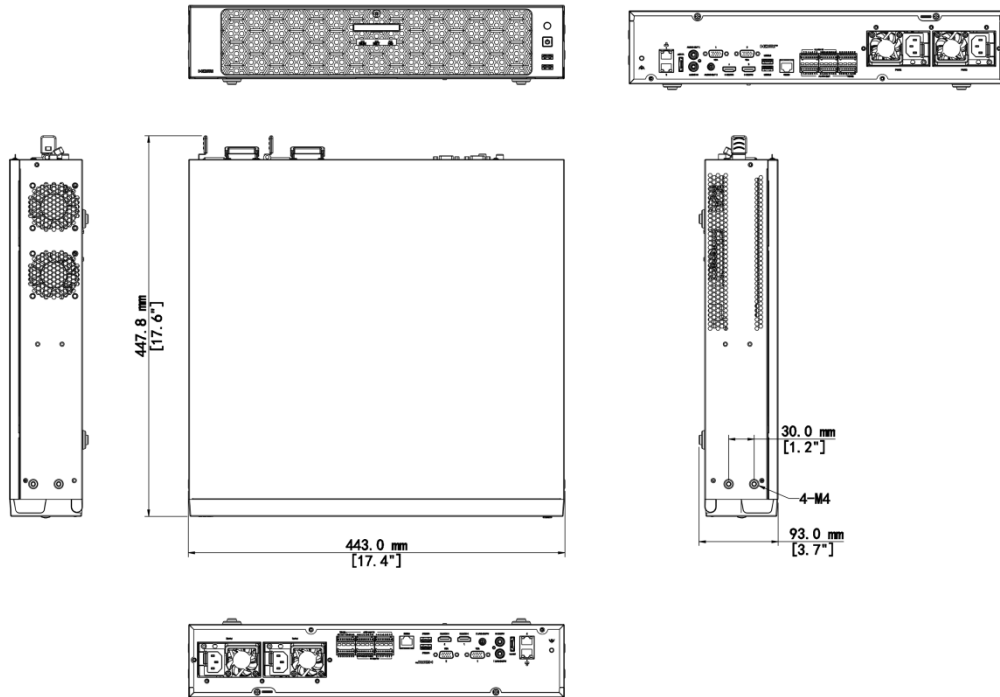

Certification	CE; FCC; UL; RoHS; WEEE
CE	EN 55032, EN 61000-3-3, EN IEC 61000-3-2, EN 55035
FCC	Part15 Subpart B

Dimensions

Accessories

PWR-DC12-350A-IN

350W Power Accessories Module

FL-2U

4 HDDs & 8 HDDs 2U NVR Rack Mount