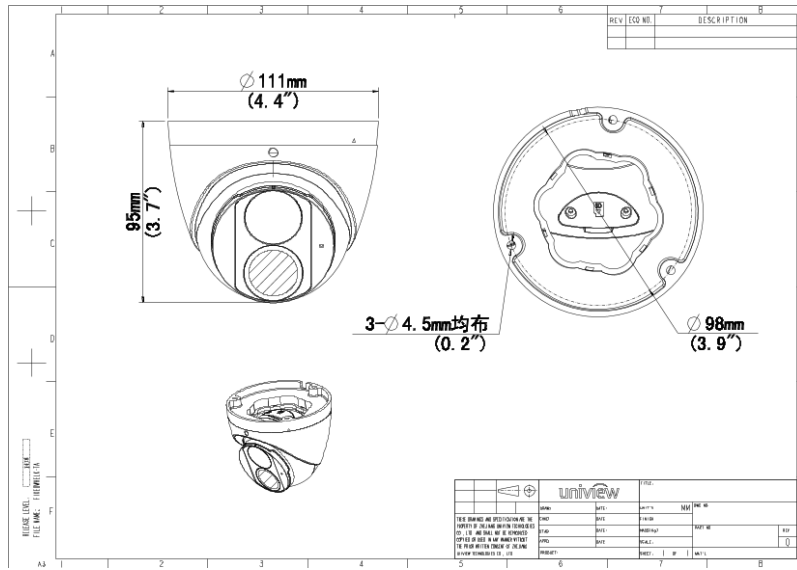

Dimensions

Accessories

TR-JB03-G-IN

Junction Box for Mini Fix-dome(Support wiring from behind)

TR-JB07/WM03-G-IN

Wall Mounting Assembling Bracket For 32 Fix-dome&Mini Fix-dome&Plastic Turret Camera

TR-WM03-D-IN

Wall Mounting Bracket for 32 Fix-dome&Mini Fix-dome&Plastic Turret Camera

TR-UM06-E-IN

Slant Mounting Bracket for Fixed Dome

TR-A01-IN

NPT 3/4" Waterproof Cable Gland

TR-UP06-IN

Universal Pole Mounting Bracket