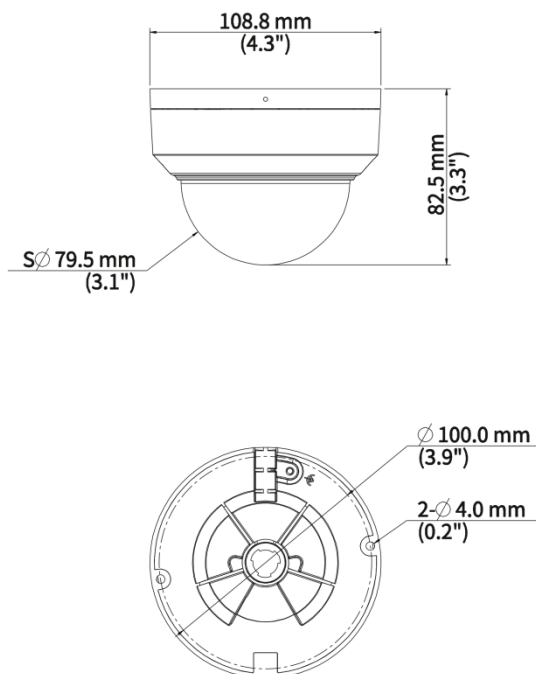

Temperature	-30 °C to 60 °C (-22 °F to 140 °F)
Humidity	≤ 95% RH (non-condensing)
Surge Protection	4kV for power&4kV for video output interfaces
General	
Power	DC 12 V ± 25%
Power Consumption	MAX 3.7W
Mount	Wall Mount, Pole Mount, Corner Mount, Pendant Mount
Dimensions	Φ109mm*83mm (diameter*height)
Material	Metal
Weight	395g(0.87lb)
OSD Menu Language	11 Languages: English, German, Spanish (Latin America), French, Italian, Japanese, Korean, Polish, Portuguese (Brazil), Russian, Turkish
Certification	
EMC	CE-EMC (EN 55032, EN 61000-3-3, EN IEC 61000-3-2, EN 55035), FCC (FCC 47 CFR part15 B)
Safety	CE-LVD (EN 62368-1)
Environment	CE-RoHS (2011/65/EU; (EU) 2015/863); WEEE (2012/19/EU)
Protection	IP67 (IEC 60529) IK10 (IEC 62262)

Dimensions