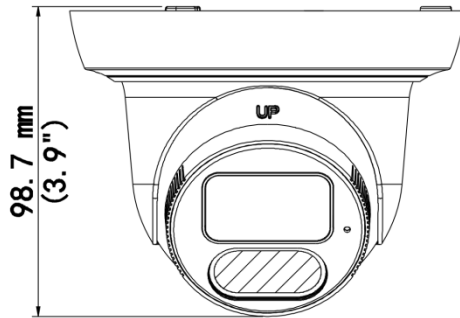

Dimensions

Accessories

TR-JB03-H-IN-V2 Junction Box for Metal Turret Camera(Support wiring from behind)	TR-UC08-C-V2 Bullet&Dome Corner Mounting Bracket	TR-JB07/WM03-F-IN-V2 Wall Mounting Assembling Bracket with Back Hole for 3 Inch Hemisphere
TR-WM03-B-IN-V2 Wall Mounting Assembling Bracket for 3 Inch Hemisphere	TR-CM24-IN Dome Pendant Mounting Bracket(Indoor)	TR-SE24-A-IN Dome Pendant Mounting Pole 500mm