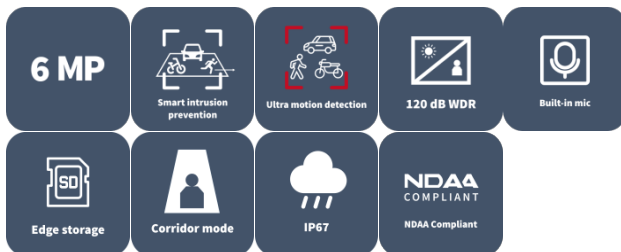

6MP HD Intelligent LightHunter IR Fixed Turret Network Camera IPC3616SS-ADF28K-I1

Features

- High quality image with 6 MP, 1/2.7" CMOS sensor
- 6 MP (3072 × 2048)@25/20 (default) fps; 4 MP (2560 × 1440)@30/25 fps; 3 MP (2304 × 1296)@30/25 fps; 1080P (1920 × 1080)@30/25 fps
- Ultra 265, H.265, H.264, MJPEG
- Intelligent perimeter protection, including cross line, intrusion, enter area, leave area detection
- Intelligent intrusion prevention system based on target classification significantly reduces false alarms caused by leaves, birds, and lights, accurately focusing on humans, vehicles, and non-motor vehicles
- Intelligent people flow counting and crowd density monitoring
- Smart intrusion prevention with color retrieval
- ASM (auto scene match)
- LightHunter technology ensures ultra-high image quality in low illumination environment
- Supports 9:16 corridor mode
- Built-in mic
- Smart IR, up to 40 m (131.2 ft) IR distance
- MicroSD, up to 512 GB
- IP67 protection