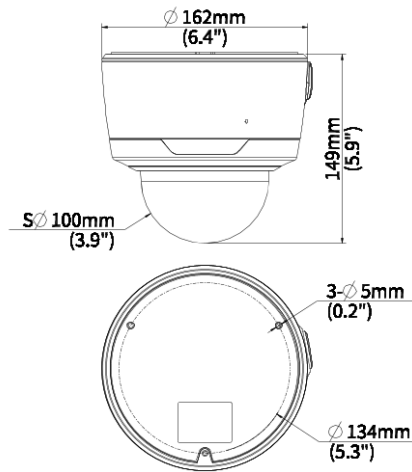

Specifications

Camera	Description
Max Resolution	5MP
Sensor	1/2.7" CMOS
Min. Illumination	Colour: 0.002 lux (F1.2, AGC ON) 0 lux with IR on
Day/Night	IR-cut filter with auto switch (ICR)
Shutter	Auto/Manual, 1 ~ 1/100000s
Adjustment Angle	Pan: 3° ~ 360°, Tilt: 0° ~ 68°, Rotate: 3° ~ 360°
S/N	>56dB
WDR	130dB
Lens	Description
Focal Length	2.7 ~ 13.5 mm
Iris Type	Fixed
Iris	F1.2
Field of View (H)	106.3°~ 32.5°
Field of View (V)	53.5°~ 18.0°
Field of View (D)	126.0°~ 38.5°
Lens Type	Motorized
DORI	Description
DORI Distance (Lens)	2.7mm, 13.5mm
DORI Distance (Detect)	60.8m(199ft), 303.8m(996.7ft)
DORI Distance (Observe)	24.3m(79.7ft), 121.5m(398.6ft)
DORI Distance (Recognize)	12.2m(40ft), 60.8m(199.5ft)

Dimensions

Accessories

TR-WM04-IN

4 Inch Hemisphere Wall Mounting Bracket

TR-UP06-IN

Universal Pole Mounting Bracket

TR-SE24-IN

Dome Pendant Mounting Pole 200m