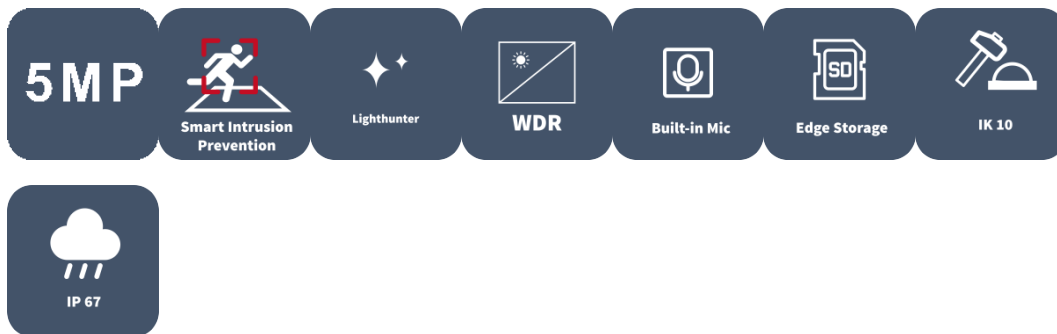

5MP HD Intelligent LightHunter IR VF Dome Network Camera

IPC3735SS-ADZK-I1

Features

- High quality image with 5MP, 1/2.7"CMOS sensor
- 5MP (2880*1620)@ 30/25fps; 4MP (2560*1440)@ 30/25fps; 3MP (2304*1296) @30/25fps; 2MP (1920*1080) @30/25fps
- Ultra 265, H.265, H.264, MJPEG
- Smart intrusion prevention, include cross line, intrusion, enter area, leave area detection
- Based on target classification, smart intrusion prevention significantly reduce false alarm caused by leaves, birds and lights etc., accurately focus on human and, motor vehicle and non-motor vehicle
- Intelligent
- Intelligent People Flow Counting and Crowd Density Monitoring
- Smart intrusion prevention with Color retrieval
- Auto Scene Match (ASM) (Only WDR)
- LightHunter technology ensures ultra-high image quality in low illumination environment

- 130dB true WDR technology enables clear image in strong light scene
- Support 9:16 Corridor Mode
- Alarm:1 in/1 out, Audio: 1 in/1 out, Built-in Mic
- Smart IR, up to 40m (131ft) IR distance
- Supports 512 G Micro SD card
- IK10 vandal resistant and IP67 protection