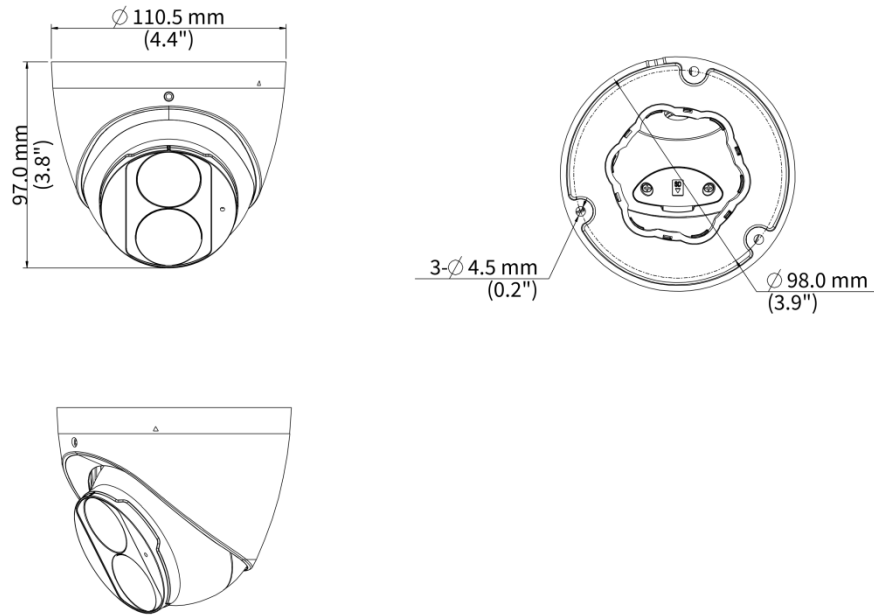

**General**

Power	DC 12V±25%, PoE (IEEE 802.3af)
Power Consumption	Max 4.0W
Power Interface	Ø5.5 mm coaxial power plug
Dimensions	Ø110.5 x 94.1mm (Ø4.4" x 3.7") (Ø x H)
Weight	0.42kg (0.93lb)
Material	Metal
Working Environment	-30 °C to 60 °C (-22 °F to 140 °F), Humidity: ≤ 95% RH (non-condensing)
Storage Environment	-30 °C to 60 °C (-22 °F to 140 °F), Humidity: ≤ 95% RH (non-condensing)
Surge Protection	4 KV
Reset Button	N/A

## Dimensions