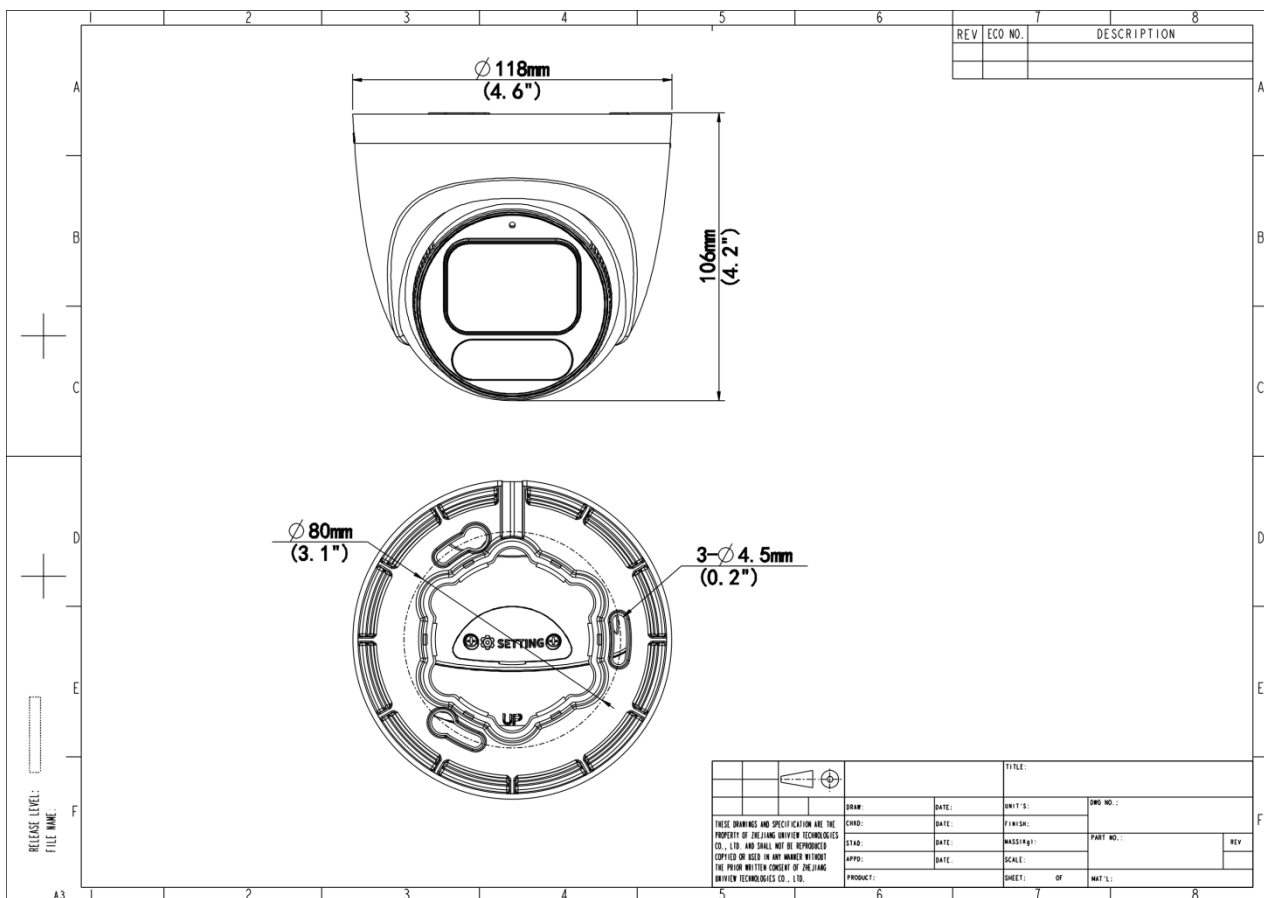

Power Interface	Ø5.5 mm coaxial power plug
Dimensions	Ø118 x 106mm (Ø4.6" x 4.2") (Ø x H)
Weight	0.48kg(1.06lb)
Material	Metal + Plastic
Working Environment	-30 °C to 60 °C (-22 °F to 140 °F), Humidity: ≤ 95% RH (non-condensing)
Storage Environment	-30 °C to 60 °C (-22 °F to 140 °F), Humidity: ≤ 95% RH (non-condensing)
Surge Protection	4 KV
Reset Button	Support
Web Client Language	13 Languages: English, Simplified Chinese, Polish, German, Russian, French, Korean, Dutch, Czech, Portuguese, Spanish, Spanish (Europe), Italian

Dimensions

Aggregate product size diagram using IPC3624LE-ADF28K-WP as an example