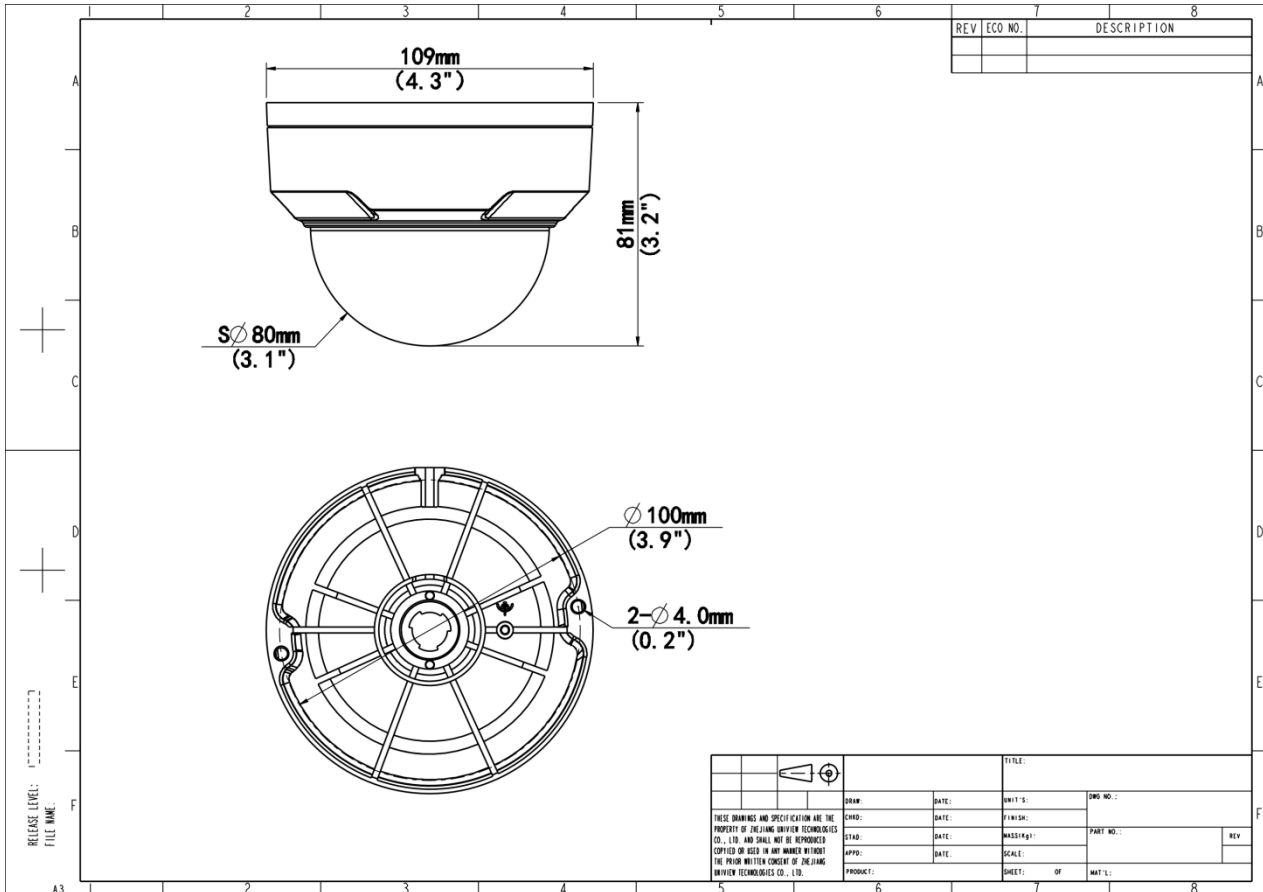

Accessories

TR-JB03-G-IN

Junction Box for Mini Fix-dome(Support wiring from behind)

TR-UM06-E-IN

Slant Mounting Bracket for Fixed Dome

TR-A01-IN

NPT 3/4" Waterproof Cable Gland

TR-UP06-IN

Universal Pole Mounting Bracket

TR-UC08-C

Bullet&Dome Corner Mounting Bracket

TR-SE24-IN

Dome Pendant Mounting Pole 200m