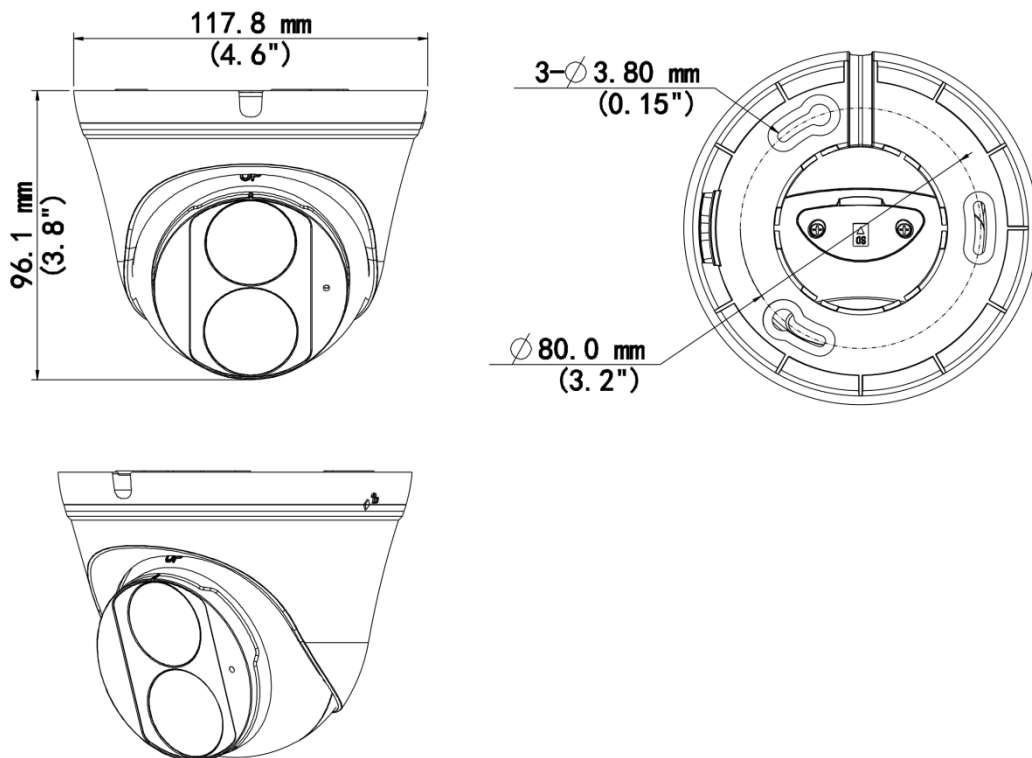

Protection	IP67 (IEC 60529)
General	
Power	DC 12V±25%, PoE (IEEE 802.3af)
Power Consumption	Max 3.9 W
Power Interface	Ø5.5 mm coaxial power plug
Dimensions	Ø118 x 95mm (Ø4.6" x 3.8") (Ø x H)
Weight	0.25 kg (0.55 lb)
Material	Graphene + Plastic
Working Environment	-30 °C to 60 °C (-22 °F to 140 °F), Humidity: ≤ 95% RH (non-condensing)
Storage Environment	-30 °C to 60 °C (-22 °F to 140 °F), Humidity: ≤ 95% RH (non-condensing)
Surge Protection	4 KV
Reset Button	N/A
Web Client Language	4 Languages: English, Russian, Spanish, Vietnamese

Dimensions