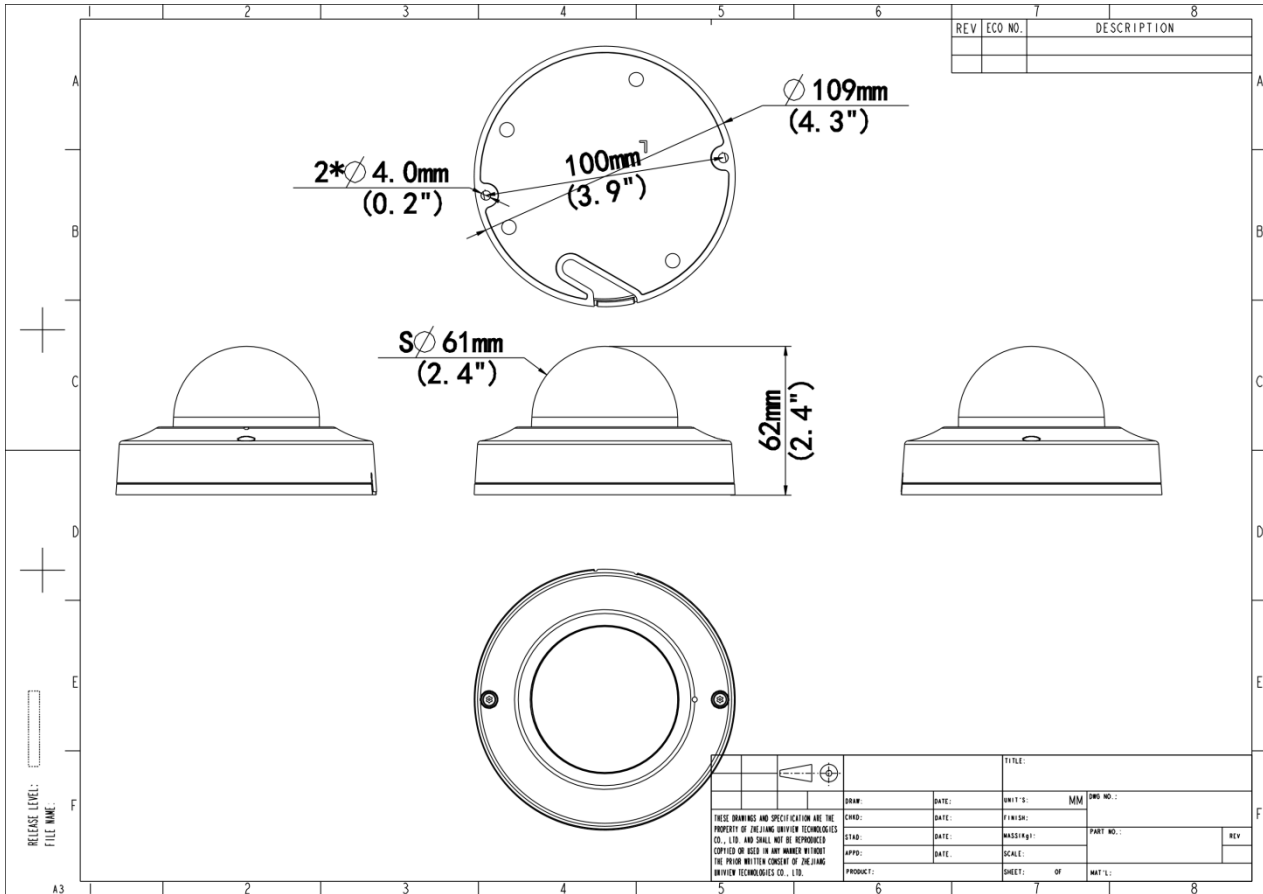

## Specifications

Model	IPC354SB-ADNF28K-I0	IPC354SB-ADNF40K-I0
<b>Camera</b>		
Max Resolution	4 MP	
Sensor	1/2.7" CMOS	
Min. Illumination	Colour:0.003 lux (F1.6, AGC ON) 0 lux with IR	
Day/Night	IR-cut filter with auto switch (ICR)	
Shutter	Auto/Manual, 1 ~ 1/100000s	
Adjustment Angle	Pan: 3°~360°, Tilt: 0° ~ 68°, Rotate:3°~360°	
S/N	>52 dB	
WDR	120 dB	
<b>Lens</b>		
Focal Length	2.8 mm	4.0 mm
Iris Type	Fixed	
Iris	F1.6	
Field of View (H)	101.1°	83.5°
Field of View (V)	55.3°	43.0°
Field of View (D)	111.1°	99.7°
Lens Type	Fixed	
<b>DORI</b>		
DORI Distance (Lens)	2.8mm	4.0mm
DORI Distance (Detect)	63.0m(206.7ft)	90.0m(295.2ft)
DORI Distance (Observe)	25.2m(82.7ft)	36.0m(118.1ft)
DORI Distance (Recognize)	12.6m(41.3ft)	18.0m(59.1ft)
DORI Distance (Identify)	6.3m(20.7ft)	9.0m(29.5ft)
<b>Illuminator</b>		
Supplemental Light	IR	
Illumination Distance (IR)	30 m (98.4 ft)	
Wavelength	850 nm	
Light On/Off Control	Auto/Manual	

Safety	CE LVD (EN 62368-1) CB (IEC 62368-1) UL/CUL (UL 62368-1, CAN/CSA C22.2 No. 62368-1)
Environment	CE-RoHS (2011/65/EU;(EU)2015/863); WEEE (2012/19/EU);
<b>General</b>	
Power	DC 12V±25%, PoE (IEEE 802.3af)
Power Consumption	Max 4.5W
Power Interface	Ø5.5 mm coaxial power plug
Dimensions	Ø109 x 62mm (Ø4.3" x 2.4") (Ø x H)
Weight	0.22 kg (0.49 lb)
Material	Metal + Plastic
Working Environment	-30 °C to 60 °C (-22 °F to 140 °F), Humidity: ≤ 95% RH (non-condensing)
Storage Environment	-30 °C to 60 °C (-22 °F to 140 °F), Humidity: ≤ 95% RH (non-condensing)
Surge Protection	4 KV
Reset Button	Support
Web Client Language	20 Languages: Traditional Chinese, English, Simplified Chinese, Polish, German, Russian, French, Korean, Dutch, Czech, Portuguese (Europe), Portuguese (Brazil), Japanese, Thai, Turkish, Spanish (Latin America), Spanish (Europe), Hungarian, Italian, Vietnamese

## Dimensions

Aggregate product size diagram using "main model" as an example