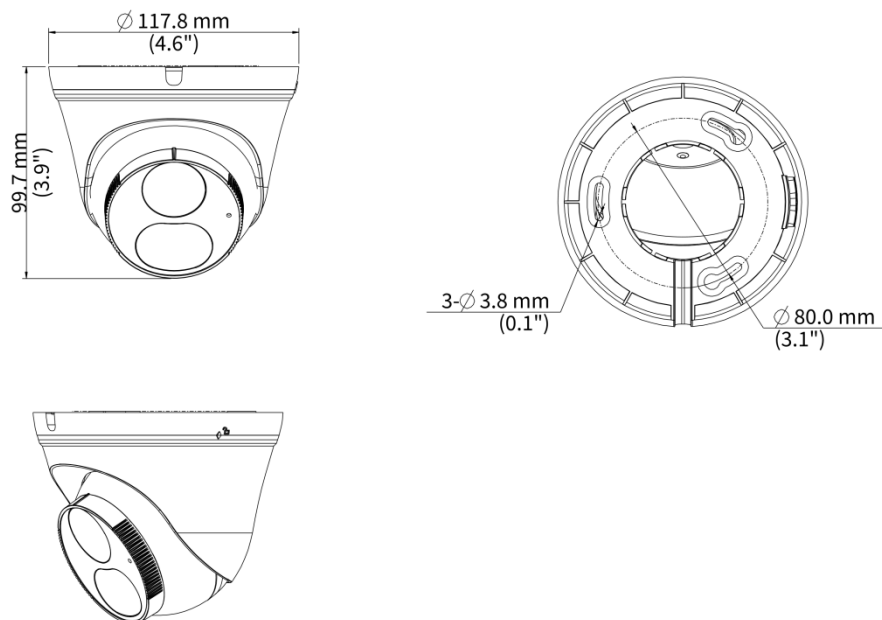

## Specifications

Model	UAC-T142-AF28LM-DL	UAC-T142-AF40LM-DL
<b>Camera</b>		
Max Resolution	2 MP	
Sensor Size	1/3.0" CMOS	
Min. Illumination	0.003 lux (F1.6, AGC ON) 0 lux (Illuminator ON)	
<b>Lens</b>		
Focus	2.8 mm	4.0 mm
Lens Mount	M12	
Angle of View (H)	100.9°	82.5°
Angle of View (V)	56.5°	42.1°
Angle of View (D)	121.8°	98.6°
<b>Illuminator</b>		
Illuminator Number	Two IR illuminators; Two white-light illuminators	
Illumination Distance	IR: 40m (131.23 ft) White light: 40m (131.23ft)	
Lifetime	≥ 60000 hours	
<b>Video</b>		
Resolution	1080P: 1920(H)×1080(V) 720P: 1280(H) ×720(V)	
Frame Rate	TVI: 1080P@25fps (default), 1080P@30fps; 720P@25fps, 720P@30fps AHD: 1080P@25fps, 1080P@30fps; 720P@25fps, 720P@30fps CVI: 1080P@25fps, 1080P@30fps; 720P@25fps, 720P@30fps CVBS: PAL, NTSC	
Shutter Time	PAL: 1/25s-1/50000s, NTSC: 1/30s-1/50000s	
<b>Image</b>		
Exposure Mode	Four modes: Global (default), BLC, HLC, DWDR	
Day/Night	Three modes: Auto (default), Day, Night	
Digital Noise Reduction	2D/3D	
White Balance	Two modes: Auto (default), Manual	
WDR	DWDR	
Light Mode	Dual light (default) , Infrared, White light	
Flip	Supports 180°horizontal flip, 180°vertical flip	
Digital Defog	N/A	
<b>Audio</b>		
Built-in Mic	Support	
Camera Audio	TVI: 1080P@25fps, 1080P@30fps CVI: 1080P@25fps, 1080P@30fps	
<b>Interface</b>		
Power Interface	5.5 mm Power Interface	

## Dimensions