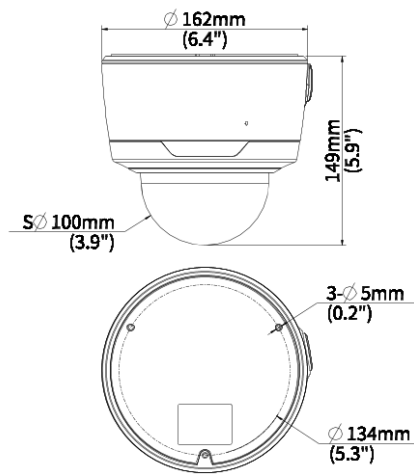

## Specifications

Camera	Description
Max Resolution	4 MP
Sensor	1/3"CMOS
Min. Illumination	Colour: 0.002 lux (F1.2, AGC ON) 0 lux with IR on
Day/Night	IR-cut filter with auto switch (ICR)
Shutter	Auto/Manual, 1 ~ 1/100000s
Adjustment Angle	Pan: 3° ~ 360°, Tilt: 0° ~ 68°, Rotate: 3° ~ 360°
S/N	>56dB
WDR	130dB
Lens	Description
Focal Length	2.7 ~ 13.5 mm
Iris Type	Fixed
Iris	F1.2
Field of View (H)	103.8°~ 29.7°
Field of View (V)	56.7°~ 16.7°
Field of View (D)	108.3°~ 33.7°
Lens Type	Motorized
DORI	Description
DORI Distance (Lens)	2.7mm, 13.5mm
DORI Distance (Detect)	60.8m(199ft), 303.8m(996.7ft)
DORI Distance (Observe)	24.3m(79.7ft), 121.5m(398.6ft)
DORI Distance (Recognize)	12.2m(40ft), 60.8m(199.5ft)
DORI Distance (Identify)	6.1m(20ft), 30.4m(99.7ft)

Serial Port	N/A
Built-in Mic	Support
Built-in Speaker	N/A
WIFI	N/A
Network	1 x RJ45 10M/100M Base-TX Ethernet
Video Output	N/A
<b>Certification</b>	<b>Description</b>
EMC	CE-EMC (EN 55032, EN 61000-3-3, EN IEC 61000-3-2, EN 50130) FCC (FCC 47 CFR part15 B)
Safety	CE-LVD (EN 62368-1) CB (IEC 62368-1) UL/CUL (UL 62368-1, CAN/CSA C22.2 No. 62368-1)
Environment	CE-RoHS (2011/65/EU;(EU)2015/863); WEEE (2012/19/EU)
Protection	IP67 (IEC 60529) IK10 (IEC 62262)
<b>General</b>	<b>Description</b>
Power	DC 12V±25%, PoE (IEEE 802.3af)
Power Consumption	Max 8.0W
Power Interface	Ø 5.5 mm coaxial power plug
Dimensions	Ø162 x 149mm (Ø6.4" x 5.9" ) (Ø x H)
Weight	1.36kg (2.99lb)
Material	Metal
Working Environment	-30 °C ~ 60 °C (-22 °F ~ 140 °F), Humidity: ≤95% RH (non-condensing)
Storage Environment	-30 °C ~ 60 °C (-22 °F ~ 140 °F), Humidity: ≤95% RH (non-condensing)
Surge Protection	6 KV
Reset Button	Support
Web Client Language	20 Languages Traditional Chinese, English, Simplified Chinese, Polish, German, Russian, French, Korean, Dutch, Czech, Portuguese (Europe), Portuguese (Brazil), Japanese, Thai, Turkish, Spanish (Latin America), Spanish (Europe), Hungarian, Italian, Vietnamese

## Dimensions