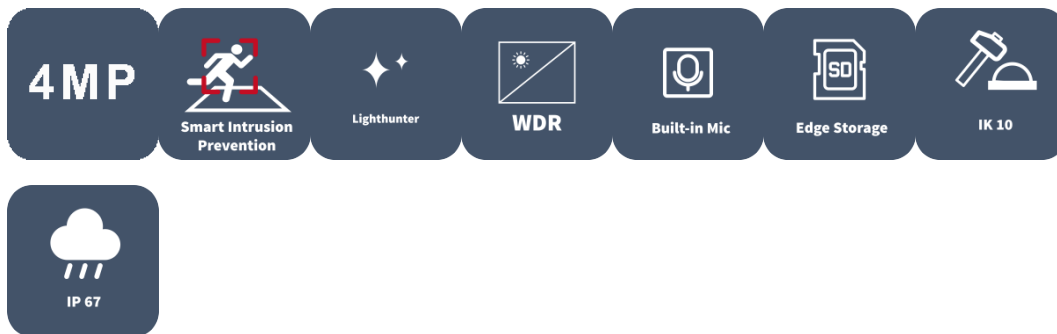

# 4MP HD Intelligent LightHunter IR VF Dome Network Camera

IPC3734SS-ADZK-I1

## Features

- High quality image with 4MP, 1/3"CMOS sensor
- 4MP (2688\*1520)@ 30/25fps; 4MP (2560\*1440)@ 30/25fps; 3MP (2304\*1296) @ 30/25fps; 2MP (1920\*1080) @30/25fps
- Ultra 265, H.265, H.264, MJPEG
- Smart intrusion prevention, include cross line, intrusion, enter area, leave area detection
- Based on target classification, smart intrusion prevention significantly reduce false alarm caused by leaves, birds and lights etc., accurately focus on human and, motor vehicle and non-motor vehicle
- Intelligent People Flow Counting and Crowd Density Monitoring
- Smart intrusion prevention with Color retrieval
- Auto Scene Match (ASM) (Only WDR)
- LightHunter technology ensures ultra-high image quality in low illumination environment
- 130dB true WDR technology enables clear image in strong light scene

- Support 9:16 Corridor Mode
- Alarm:1 in/1 out, Audio: 1 in/1 out, Built-in Mic
- Smart IR, up to 40m (131ft) IR distance
- Supports 512 G Micro SD card
- IK10 vandal resistant and IP67 protection