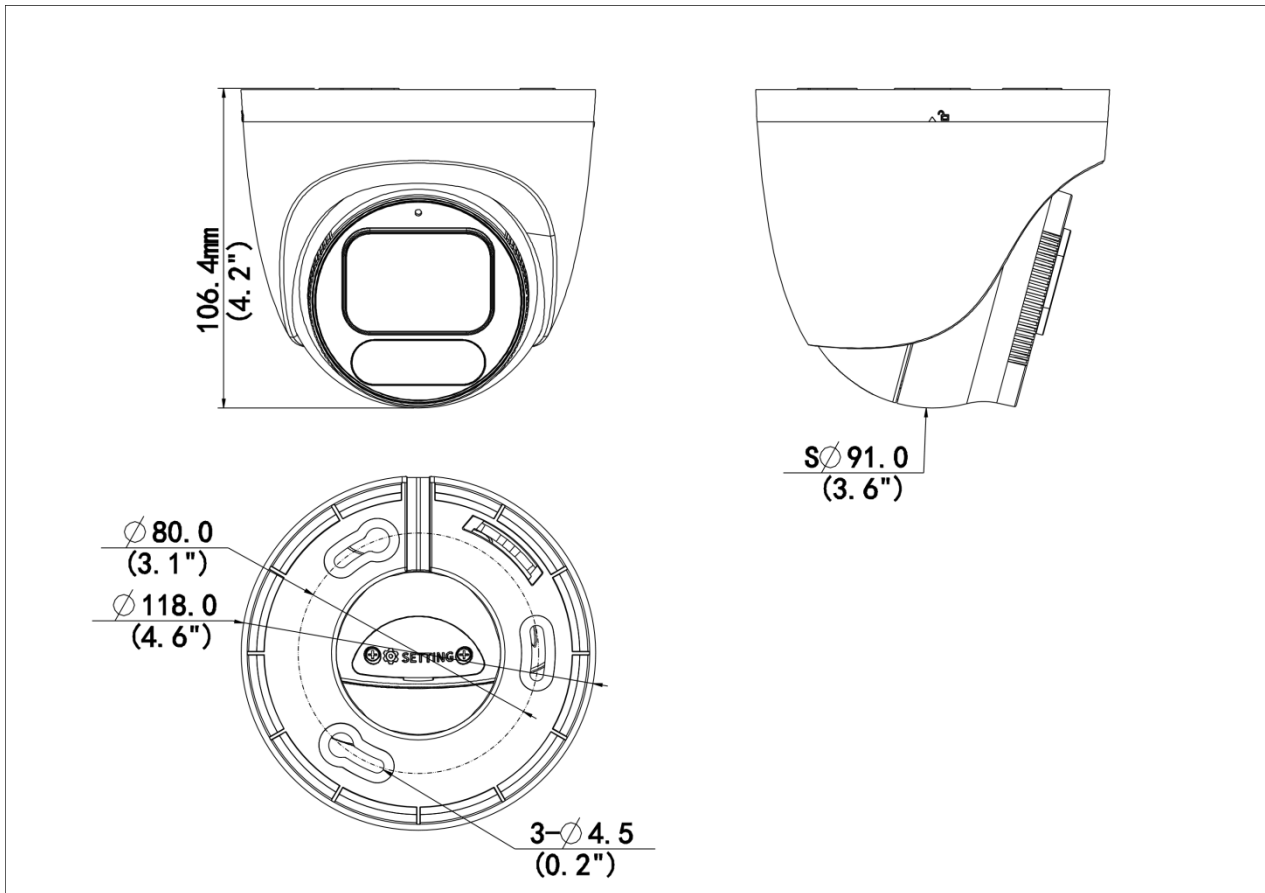

Dimensions

Accessories

TR-JB03-I-IN

Junction Box for Turret Camera(Support wiring from behind)

TR-CM24-IN

Dome Pendant Mounting Bracket(Indoor)

TR-SE24-A-IN

Dome Pendant Mounting Pole 500mm

Dome Pendant Mounting Pole 200mm

NPT 3/4" Waterproof Cable Gland

TR-JB07/WM03-G-IN-V2
Wall Mounting Assembling Bracket For 32
Fix-dome&Mini Fix-dome&Plastic Turret
Camera