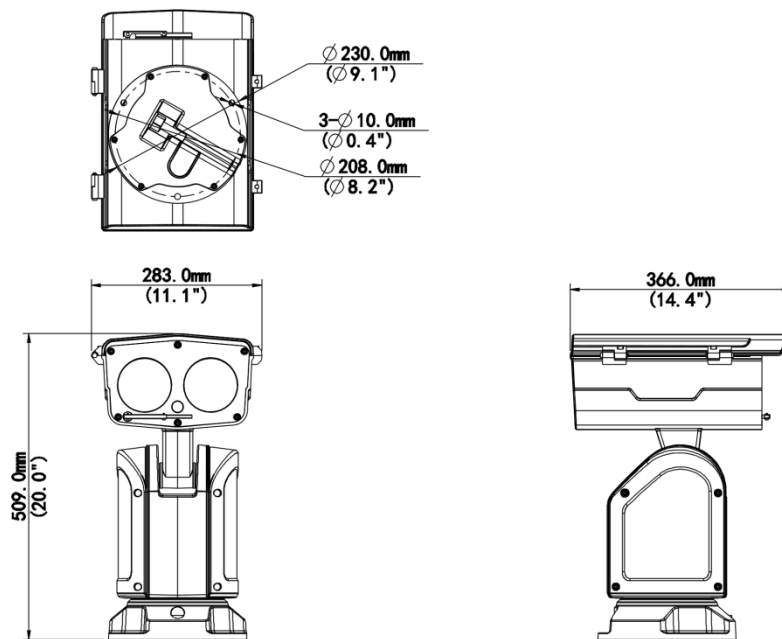

Live View

Maximum Bitstream	35
Maximum Bandwidth	50 Mbps
Plugin Free	Support
OSD Font	Vector
OSD Color	Support
OSD Character Number	40
3D Privacy Mask	Support

Compliance

NDA Compliant	N/A

Dimensions