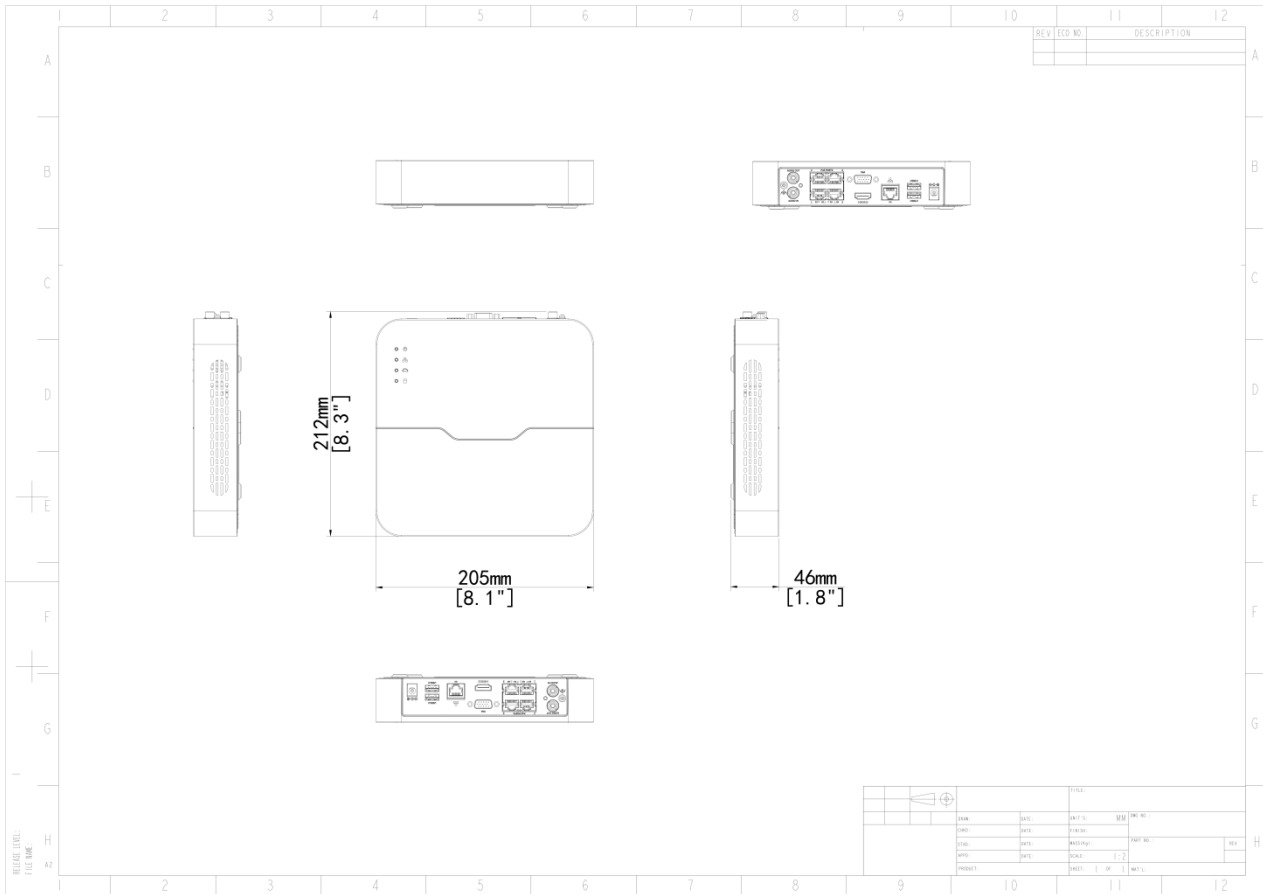

Dimensions

Rear Panel