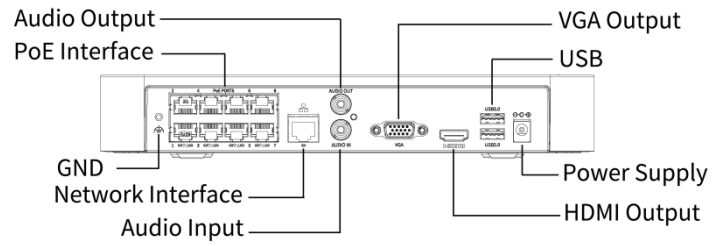

Zhejiang Uniview Technologies Co., Ltd.

No. 369, Xietong Road, Xixing Sub-district, Binjiang District, Hangzhou City, 310051, Zhejiang Province, China (Zhejiang) Pilot Free Trade Zone, China

Email: overseasbusiness@uniview.com; globalsupport@uniview.com

<http://www.uniview.com>

©2024 Zhejiang Uniview Technologies Co., Ltd. All rights reserved.

*Product specifications and availability are subject to change without notice.

*Despite our best efforts, technical or typographical errors may exist in this document. Uniview cannot be held responsible for any such errors and reserves the right to change the contents of this document without prior notice.