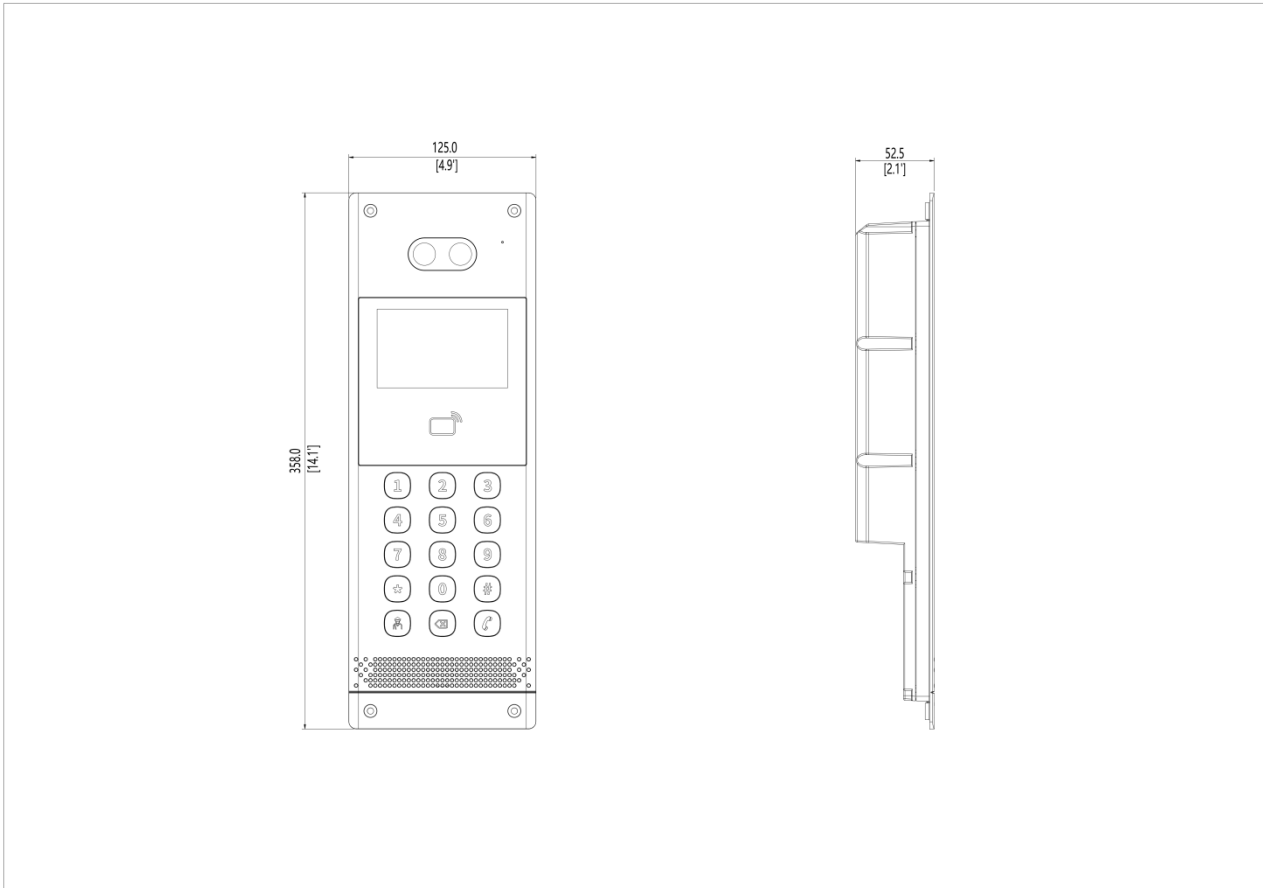

Operating Frequency	13.56MHz
Compliance	
NDA Compliant	Support

Dimensions