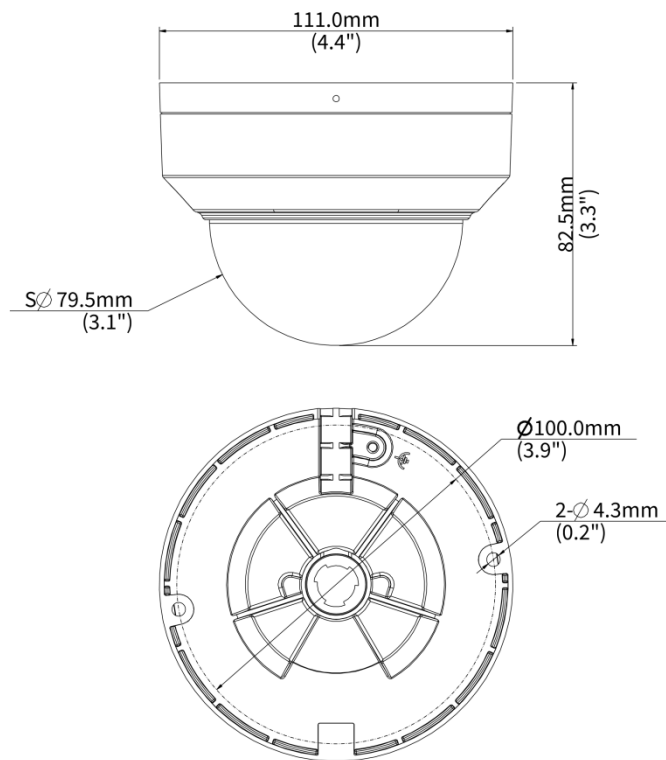

Reset Button	Support
Web Client Language	20 Languages: Traditional Chinese, English, Simplified Chinese, Polish, German, Russian, French, Korean, Dutch, Czech, Portuguese (Europe), Portuguese (Brazil), Japanese, Thai, Turkish, Spanish (Latin America), Spanish (Europe), Hungarian, Italian, Vietnamese

Dimensions

Accessories

TR-JB03-G-IN

Junction Box for Mini Fix-dome(Support wiring from behind)

TR-JB07/WM03-G-IN

Wall Mounting Assembling Bracket For 32 Fix-dome&Mini Fix-dome&Plastic Turret Camera

TR-WM03-D-IN

Wall Mounting Bracket for 32 Fix-dome&Mini Fix-dome&Plastic Turret Camera