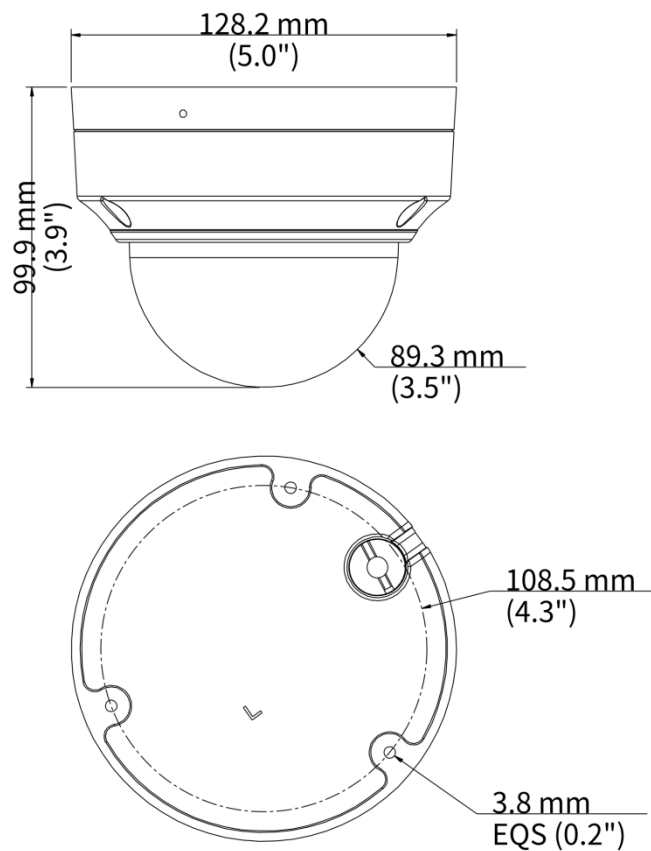

## Features

- High quality image with 1080P, 1/2.8" CMOS sensor
- 1080P (1920 × 1080)@30/25 fps; 720P (1280 × 720)@30/25 fps
- Ultra 265, H.265, H.264, MJPEG
- 120 dB true WDR technology enables clear image in strong light scene
- Supports 9:16 corridor mode
- Smart IR, up to 40 m (131.2 ft.) IR distance
- MicroSD, up to 512 GB
- IP67 protection
- IK10 protection
- Supports PoE power supply
- 3-axis

	FCC (FCC 47 CFR part15 B)
Safety	CE LVD (EN 62368-1) CB (IEC 62368-1) UL/CUL (UL 62368-1, CAN/CSA C22.2 No. 62368-1)
Environment	CE-RoHS (2011/65/EU;(EU)2015/863); WEEE (2012/19/EU);
Protection	IP67 (IEC 60529) IK10 (IEC 62262)
<b>General</b>	
Power	DC 12 V±25%, PoE (IEEE 802.3af)
Power Consumption	Max. 8.0 W
Power Interface	Ø5.5 mm coaxial power plug
Dimensions	Ø128 mm × 100 mm (Ø5.0" × 3.9") (Ø × H)
Weight	0.66 kg (1.46 lb.)
Material	Metal + Plastic
Working Environment	-30 °C to 60 °C (-22 °F to 140 °F), Humidity: ≤ 95% RH (non-condensing)
Storage Environment	-30 °C to 60 °C (-22 °F to 140 °F), Humidity: ≤ 95% RH (non-condensing)
Surge Protection	6 KV
Reset Button	Support
Web Client Language	4 Languages: English, Russian, Spanish, Vietnamese

## Dimensions