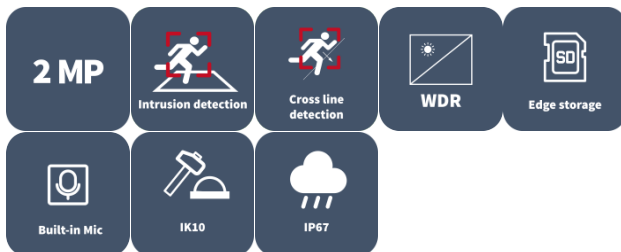

## Features

- High quality image with 1080P, 1/2.8" CMOS sensor
- 1080P (1920 × 1080)@30/25 fps; 720P (1280 × 720)@30/25 fps
- Ultra 265, H.265, H.264, MJPEG
- 120 dB true WDR technology enables clear image in strong light scene
- Supports 9:16 corridor mode
- Smart IR, up to 40 m (131.2 ft.) IR distance
- MicroSD, up to 512 GB
- IP67 protection
- IK10 protection
- Supports PoE power supply
- 3-axis

## Specifications

Model	IPC3532LB-ADZK-H
<b>Camera</b>	
Max Resolution	2 MP
Sensor	1/2.8" CMOS
Min. Illumination	Color: 0.003 Lux (F1.6, AGC ON), 0 Lux with IR on
Day/Night	IR-cut filter with auto switch (ICR)
Shutter	Auto/Manual, 1 ~ 1/100000s
Adjustment Angle	Pan: 3° to 360°, Tilt: 0° to 70°, Rotate: 3° to 360°
S/N	>52 dB
WDR	120 dB
<b>Lens</b>	
Focal Length	2.8 to 12 mm
Iris Type	Fixed
Iris	F1.6
Field of View (H)	103.6° to 33.4°
Field of View (V)	54.8° to 18.7°
Field of View (D)	107.9° to 37.8°
<b>DORI</b>	
DORI Distance (Lens)	2.8 to 12 mm
DORI Distance (Detect)	43.4 m to 186.2 m (142.4 ft. to 610.9 ft.)
DORI Distance (Observe)	17.4 m to 74.5 m (57.1 ft. to 244.4 ft.)
DORI Distance (Recognize)	8.7 m to 37.2 m (28.5 ft. to 122.1 ft.)
DORI Distance (Identify)	4.3 m to 18.6 m (14.1 ft. to 61.0 ft.)
<b>Illuminator</b>	
Supplemental Light	IR
Illumination Distance (IR)	40 m (131.2 ft.)
Wavelength	850 nm
IR On/Off Control	Auto/Manual
<b>Video</b>	
Video Compression	Ultra 265, H.265, H.264, MJPEG
H.264 Code Profile	Baseline profile, Main profile, High profile
Frame Rate	Main Stream: 1080P (1920 × 1080), max. 30 fps; 720P (1280 × 720), max. 30 fps; Sub Stream: 720P (1280 × 720), max. 30 fps; D1 (720 × 576), max. 30 fps; 640 × 360, max. 30 fps;
Video Bit Rate	128 Kbps to 6144 Kbps
U-code	Support
OSD	Up to 4 OSDs
Privacy Mask	Up to 4 areas
ROI	Support
Video Stream	Dual streams
<b>Image</b>	
White Balance	Auto, Outdoor, Fine tune, Sodium lamp, Locked, Auto2