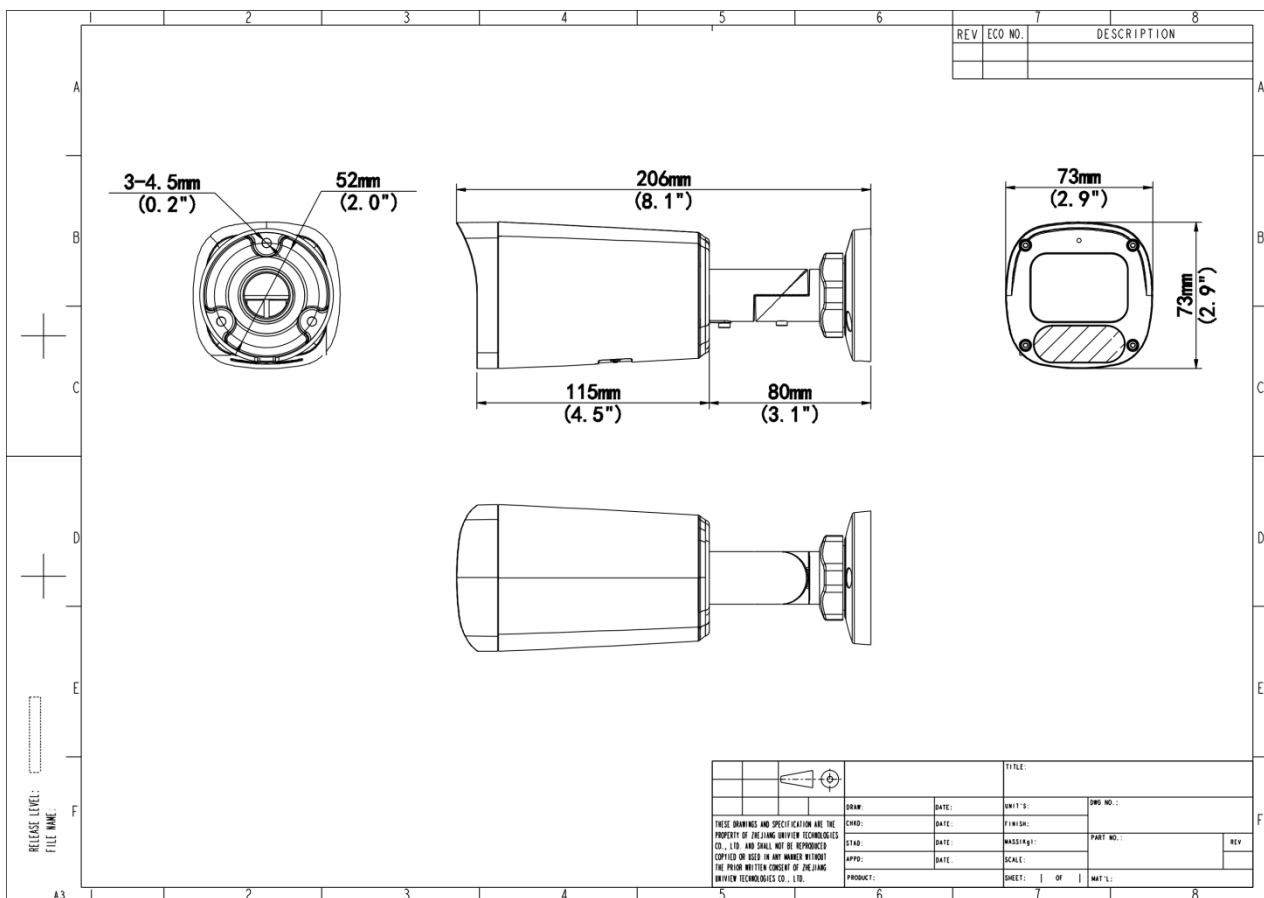

Specifications

Model	IPC2314LE-ADF28KM-WP	IPC2314LE-ADF40KM-WP
Camera		
Max Resolution	4 MP	
Sensor	1/1.8" CMOS	
Min. Illumination	Colour: 0.0003 lux (F1.0, AGC ON)	
Shutter	Auto/Manual, 1 ~ 1/100000s	
Adjustment Angle	Pan: 0° ~ 360°, Tilt: 0° ~ 90°, Rotate: 0° ~ 360°	
S/N	>52 dB	
WDR	120 dB	
Lens		
Focal Length	2.8 mm	4.0 mm
Iris Type	Fixed	
Iris	F1.0	
Field of View (H)	110.4°	88.2°
Field of View (V)	60.5°	47.6°
Field of View (D)	115.2°	104.0°
DORI		
DORI Distance (Lens)	2.8mm	4.0mm
DORI Distance (Detect)	43.4m(142.5ft)	62.1(203.6ft)
DORI Distance (Observe)	17.4(57.0ft)	24.8(81.5ft)
DORI Distance (Recognize)	8.7(28.5ft)	12.4(40.7ft)
DORI Distance (Identify)	4.3(14.3ft)	6.2(20.4ft)
Illuminator		
Supplemental Light	Warm light	
Illumination Distance (Warm Light)	30 m (98.4 ft)	
Light On/Off Control	Auto/Manual	
Video		
Video Compression	Ultra 265, H.265, H.264, MJPEG	
H.264 Code Profile	Baseline profile, Main profile, High profile	

Power Interface	Ø5.5 mm coaxial power plug
Dimensions	206 × 73 × 73mm (8.1" × 2.9" × 2.9") (L x W x H)
Weight	0.48kg(1.06lb)
Material	Metal
Working Environment	-30 °C to 60 °C (-22 °F to 140 °F), Humidity: ≤ 95% RH (non-condensing)
Storage Environment	-30 °C to 60 °C (-22 °F to 140 °F), Humidity: ≤ 95% RH (non-condensing)
Surge Protection	4 KV
Reset Button	Support
Web Client Language	13 Languages: English, Simplified Chinese, Polish, German, Russian, French, Korean, Dutch, Czech, Portuguese, Spanish, Spanish (Europe), Italian

Dimensions

Aggregate product size diagram using IPC2314LE-ADF28KM-WP as an example

Accessories

TR-JB05-B-IN

Small Bullet Junction Box(Elegant White)

TR-UP06-C-IN

Pole Mounting Bracket for Bullet Junction Box Only