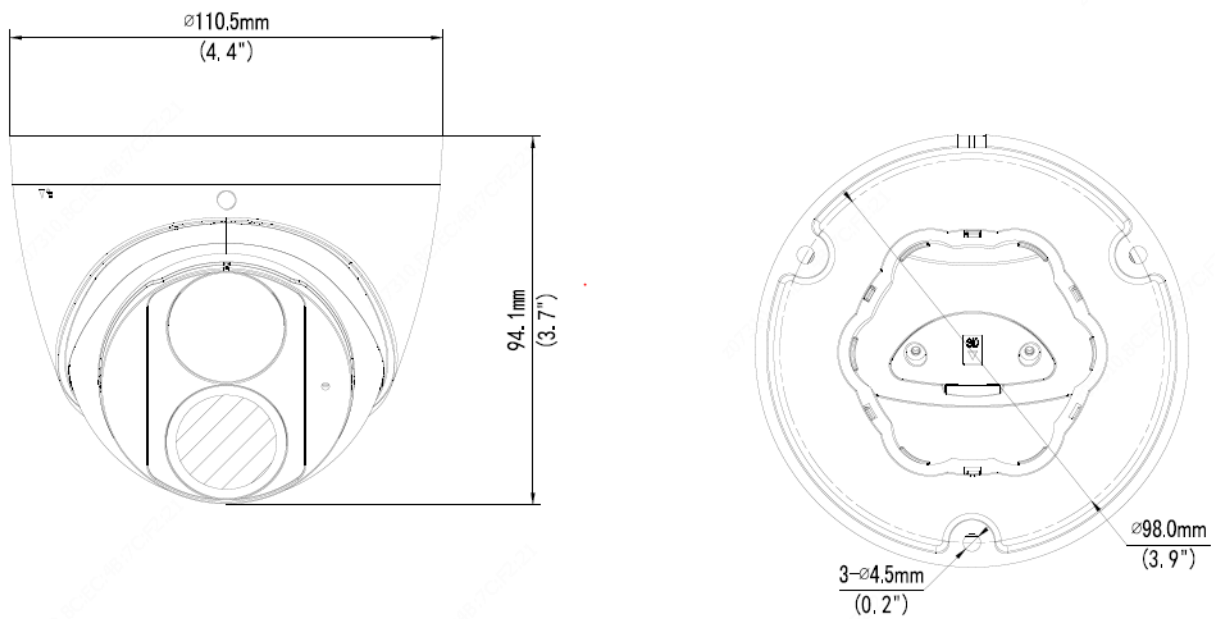

FCC (FCC 47 CFR part15 B)
Safety	CE LVD (EN 62368-1)
	CB (IEC 62368-1)
	UL/CUL (UL 62368-1, CAN/CSA C22.2 No. 62368-1)
Environment	CE-RoHS (2011/65/EU;(EU)2015/863); WEEE (2012/19/EU);
Protection	IP67 (IEC 60529)
General	
Power	DC 12 V±25%, PoE (IEEE 802.3af)
	Power consumption: Max. 4.5 W
Power Interface	Ø5.5 mm coaxial power plug
Dimensions	Ø110.5 mm × 94.1 mm (Ø4.4" × 3.7") (Ø × H)
Weight	0.35 kg (0.77 lb.)
Material	Metal
Working Environment	-30 °C to 60 °C (-22 °F to 140 °F), Humidity: ≤ 95% RH (non-condensing)
Storage Environment	-30 °C to 60 °C (-22 °F to 140 °F), Humidity: ≤ 95% RH (non-condensing)
Surge Protection	4 KV
Reset Button	N/A
Web Client Language	13 Languages: English, Simplified Chinese, Polish, German, Russian, French, Korean, Dutch, Czech, Portuguese, Spanish, Spanish (Europe), Italian

Dimensions