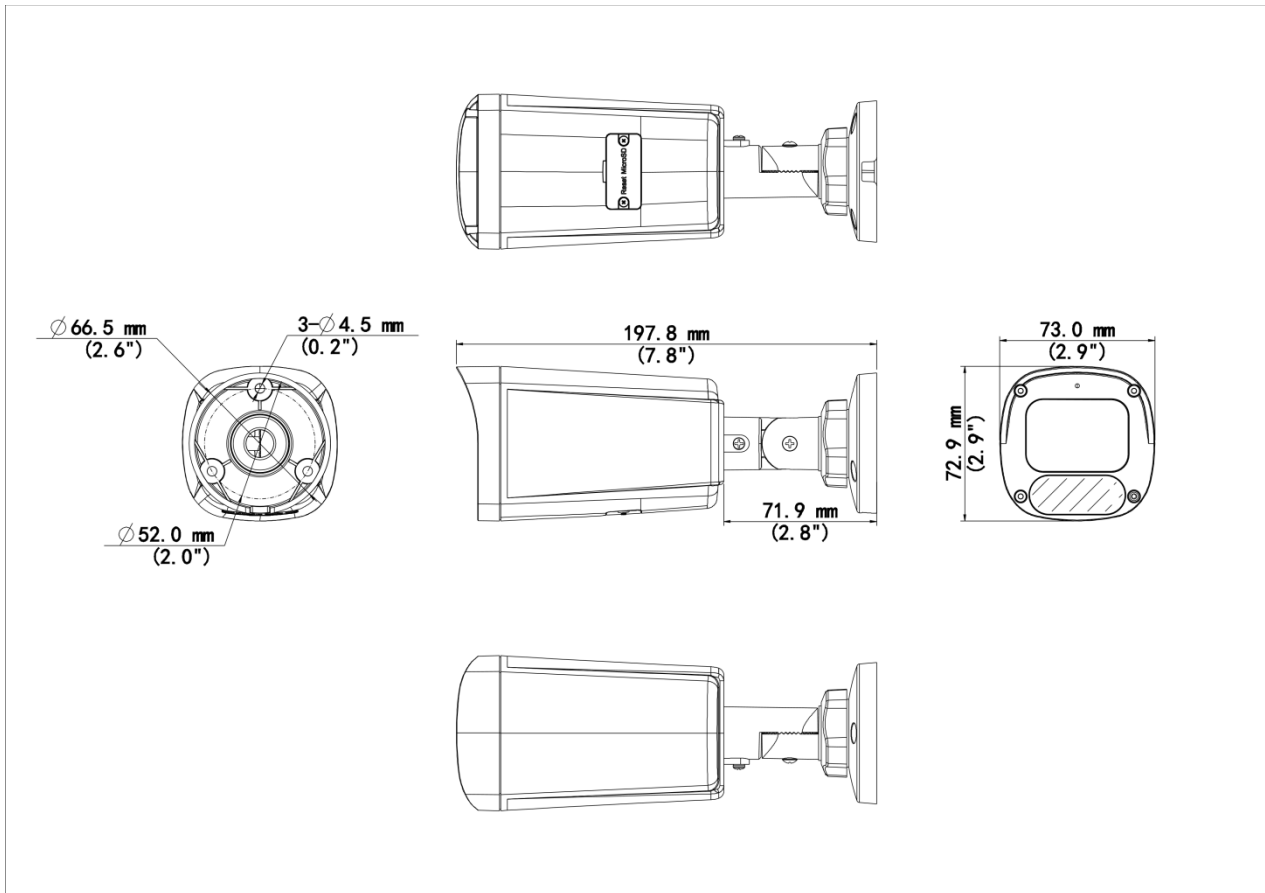

Dimensions

Accessories

TR-JB05-B-IN

Small Bullet Junction Box(Elegant White)

TR-UC08-C-V2

Bullet&Dome Corner Mounting Bracket

TR-A01-IN

NPT 3/4" Waterproof Cable Gland

TR-UP06-C-IN-V2

Pole Mounting Bracket for Bullet Junction Box Only